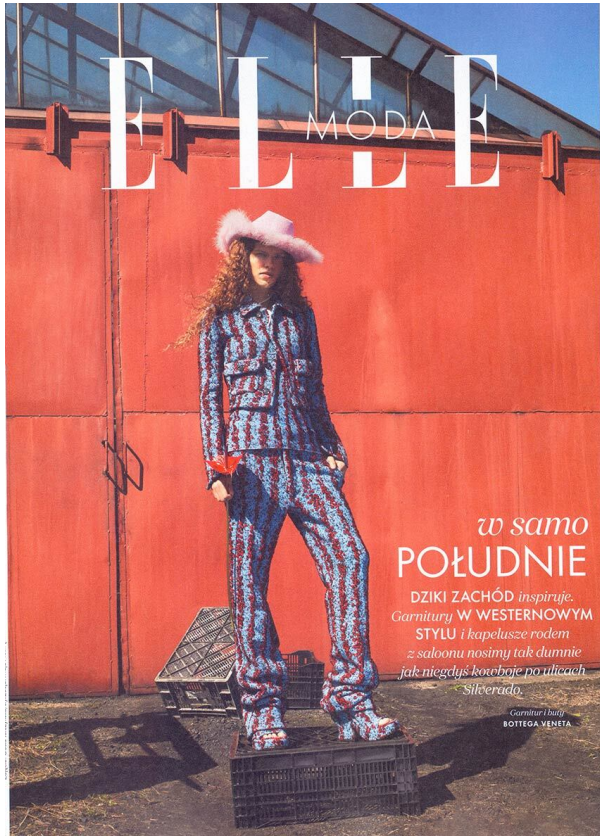

SCOUT

ANASTAZJA R.

COMMERCIAL

MODEL

AGENCY

HEIGHT 174 cm BUST/WAIST/HIPS 85/61/89 cm EYES blue HAIR light brown SHOES 39 LOCATION London UK

SCOUT

ANASTAZJA R.

COMMERCIAL

MODEL

AGENCY

HEIGHT 174 cm BUST/WAIST/HIPS 85/61/89 cm EYES blue HAIR light brown SHOES 39 LOCATION London UK

Rigore naturale

foto Marcin Tyska servizio Elisabetta Massari

GIUBBOTTO F. GONNA
IN LINO, DOLCEVITA
IN BLAU SCHIMMERE,
LORO PIANA.