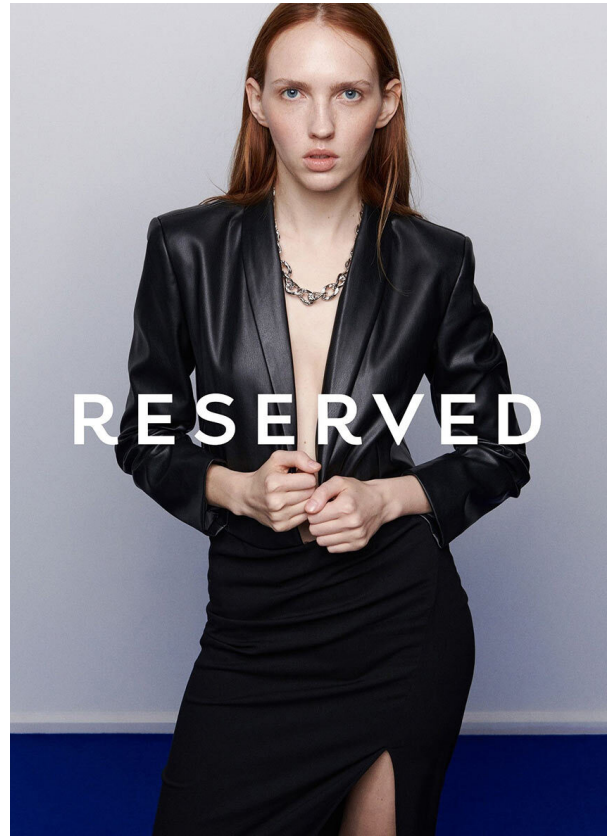

SCOUT

MODEL • AGENCY

ANASTASIYA G. IN TOWN

HEIGHT 177 cm BUST/WAIST/HIPS 82/60/90 cm SIZE 36 EYES blue HAIR red SHOES 41 LOCATION Zurich CH

SCOUT

MODEL • AGENCY

ANASTASIYA G. IN TOWN

HEIGHT 177 cm BUST/WAIST/HIPS 82/60/90 cm SIZE 36 EYES blue HAIR red SHOES 41 LOCATION Zurich CH

SCOUT

MODEL • AGENCY

ANASTASIYA G. IN TOWN

HEIGHT 177 cm BUST/WAIST/HIPS 82/60/90 cm SIZE 36 EYES blue HAIR red SHOES 41 LOCATION Zurich CH

PAULINA: hair: ISABEL
MAKANT ÉTOILE/VITKAC.COM.PL
spółdnica RESERVED, SYLWIA: hair:
LEVI'S Raport: GIANNI
bransoletki: APMY, ANASTASIYA:
plaszcz: BALENCIAGA/
VITKAC.COM.PL