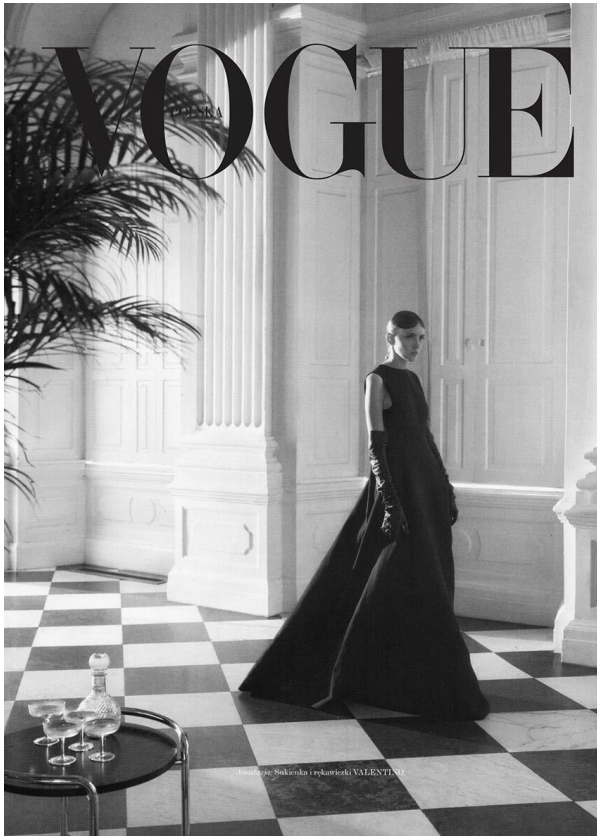

SCOUT

MODEL • AGENCY

ANASTASIYA G. IN TOWN

HEIGHT 177 cm BUST/WAIST/HIPS 82/60/90 cm SIZE 36 EYES blue HAIR red SHOES 41 LOCATION Zurich CH

SCOUT

MODEL • AGENCY

ANASTASIYA G. IN TOWN

HEIGHT 177 cm BUST/WAIST/HIPS 82/60/90 cm SIZE 36 EYES blue HAIR red SHOES 41 LOCATION Zurich CH