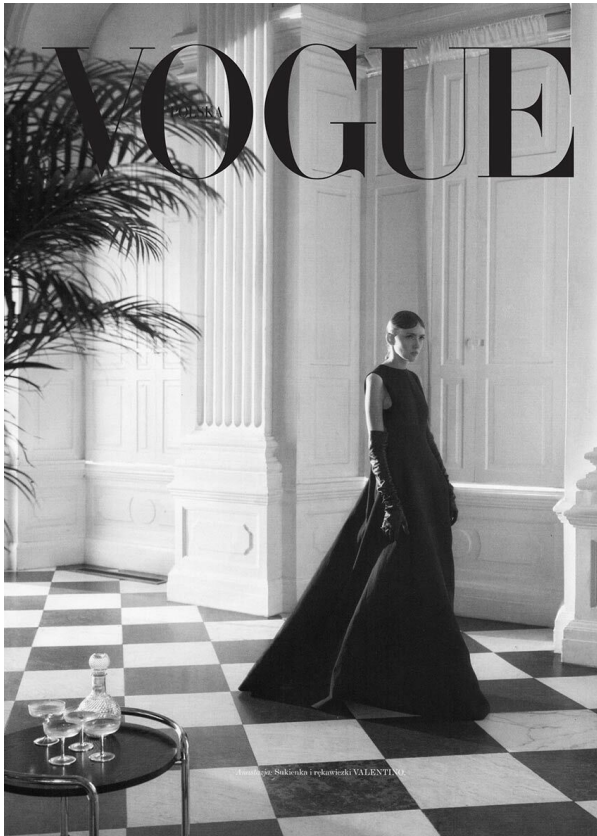

SCOUT

MODEL • AGENCY

ANASTASIYA G. IN TOWN

HEIGHT 177 cm BUST/WAIST/HIPS 82/60/90 cm SIZE 36 EYES blue HAIR red SHOES 41 LOCATION Zurich CH

SCOUT

MODEL • AGENCY

ANASTASIYA G. IN TOWN

HEIGHT 177 cm BUST/WAIST/HIPS 82/60/90 cm SIZE 36 EYES blue HAIR red SHOES 41 LOCATION Zurich CH

SCOUT

MODEL • AGENCY

ANASTASIYA G. IN TOWN

HEIGHT 177 cm BUST/WAIST/HIPS 82/60/90 cm SIZE 36 EYES blue HAIR red SHOES 41 LOCATION Zurich CH

PAULINA: bartho ISABEL
MARANT ÉTOILE/VITKAC.COM.PL
spółdzielca RESERVED, SYLWIA: bartho
LEVI'S Rag & Bone: GANNI
braunmodellist AFRAT, ANASTASIYA:
photos: BALENCIAGA/
VITKAC.COM.PL