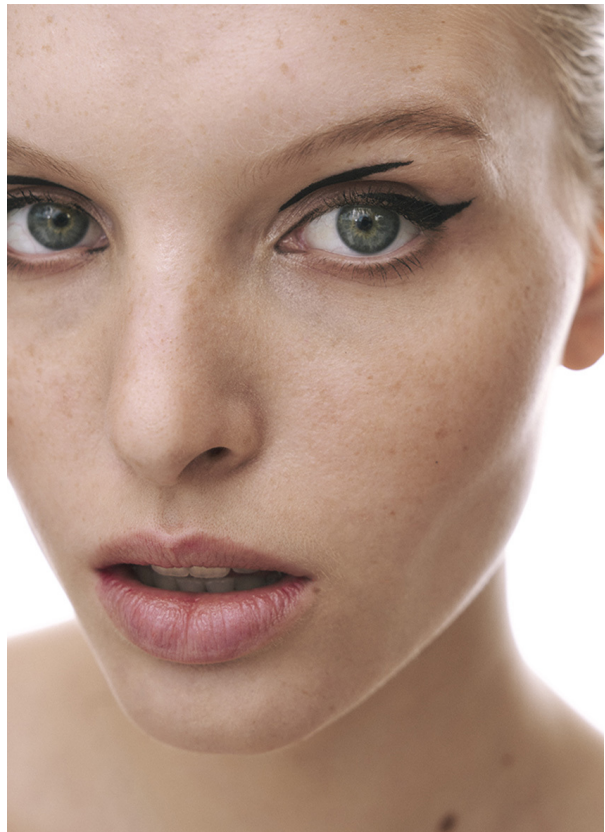

## ALISON N. IN TOWN

HEIGHT 174 cm LINGERIE 75 B BUST/WAIST/HIPS 83/63/94 cm EYES blue green HAIR blonde SHOES 39 LOCATION Berne