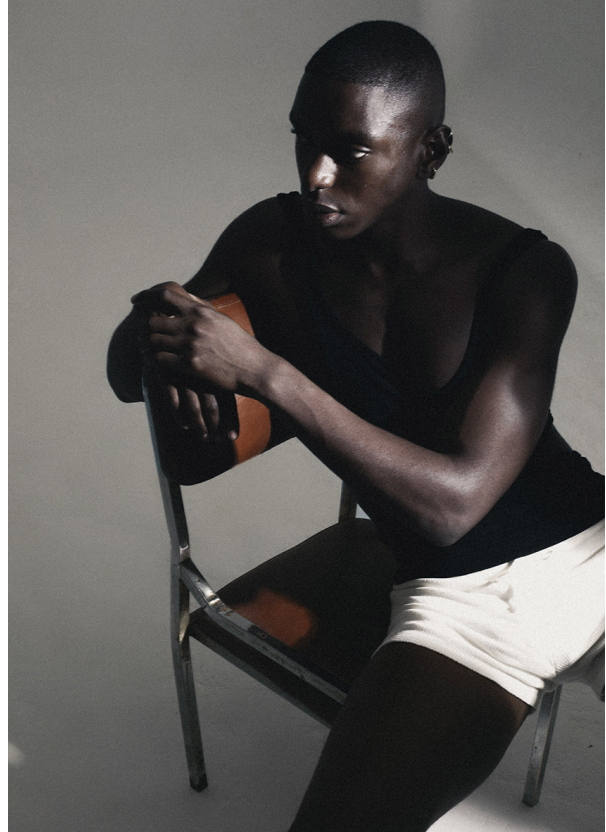

# SCOUT

MODEL • AGENCY

ALIOU G. MAIN

HEIGHT 190 cm BUST/WAIST/HIPS 85/75/91 cm EYES brown HAIR black SHOES 44 LOCATION Madrid ES

# SCOUT

MODEL • AGENCY

**ALIOU G.** MAIN

HEIGHT 190 cm BUST/WAIST/HIPS 85/75/91 cm EYES brown HAIR black SHOES 44 LOCATION Madrid ES

## ALIOU G. <sup>MAIN</sup>

HEIGHT 190 cm BUST/WAIST/HIPS 85/75/91 cm EYES brown HAIR black SHOES 44 LOCATION Madrid ES