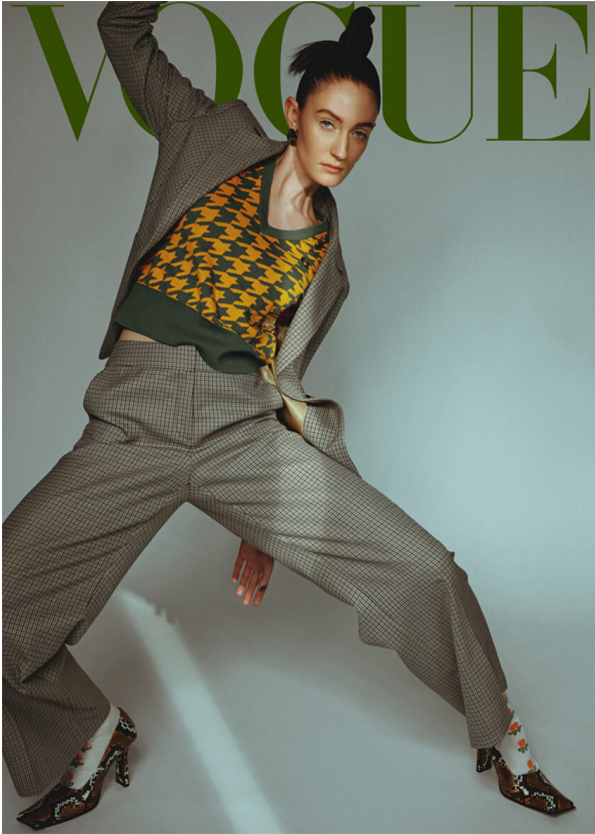

# SCOUT

MODEL • AGENCY

ALINA S. MAIN

HEIGHT 176 cm BUST/WAIST/HIPS 79/61/87 cm SIZE 34 EYES blue HAIR dark brown SHOES 39 LOCATION Hamburg DE