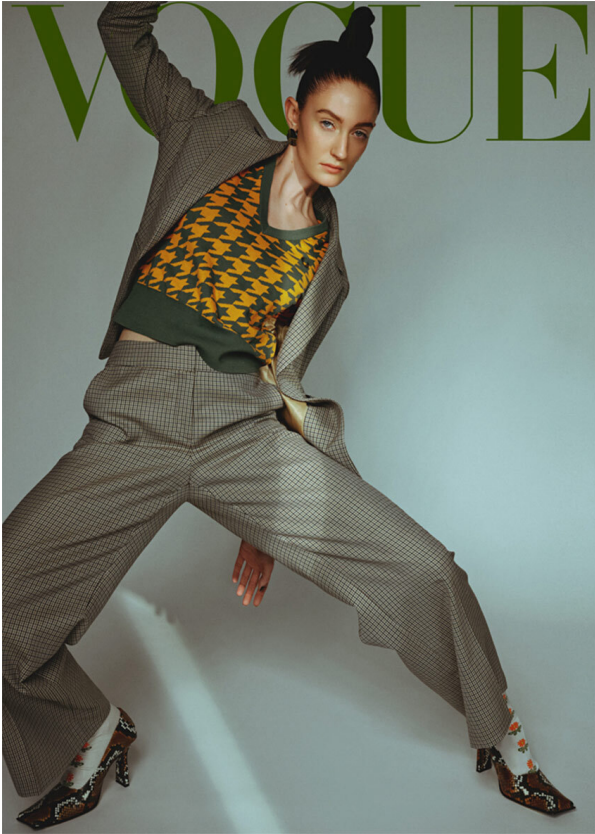

SCOUT

MODEL • AGENCY

ALINA S. MAIN

HEIGHT 176 cm BUST/WAIST/HIPS 79/61/87 cm SIZE 34 EYES blue HAIR dark brown SHOES 39 LOCATION Hamburg DE

SCOUT

MODEL • AGENCY

ALINA S. MAIN

HEIGHT 176 cm BUST/WAIST/HIPS 79/61/87 cm SIZE 34 EYES blue HAIR dark brown SHOES 39 LOCATION Hamburg DE

Lederkleid: beldes
Turtleneck: beldes
Sportmax:
Strumpfhose: Falke,
Ohrringe: Swarovski

SCOUT

MODEL • AGENCY

ALINA S. MAIN

HEIGHT 176 cm BUST/WAIST/HIPS 79/61/87 cm SIZE 34 EYES blue HAIR dark brown SHOES 39 LOCATION Hamburg DE