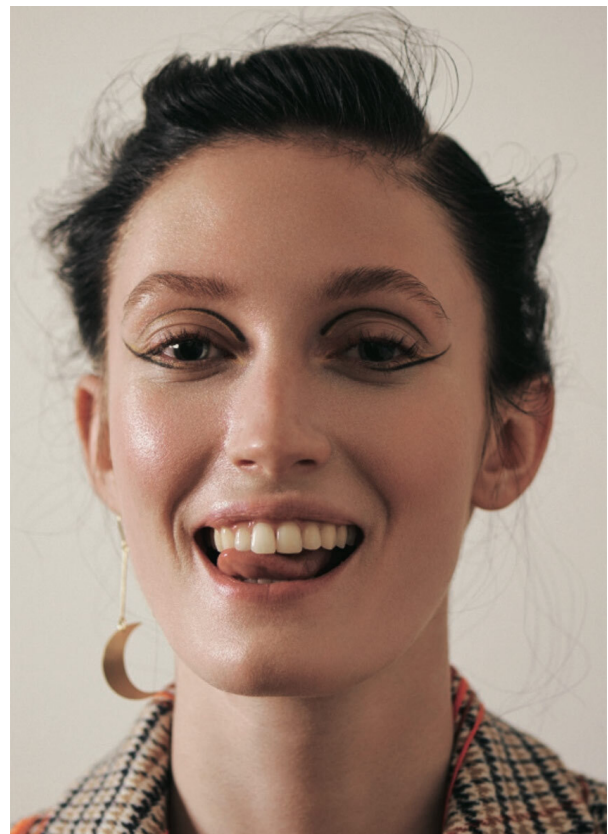

SCOUT

MODEL • AGENCY

ALINA S. MAIN

HEIGHT 176 cm BUST/WAIST/HIPS 79/61/87 cm SIZE 34 EYES blue HAIR dark brown SHOES 39 LOCATION Hamburg DE

ALL INCLUSIVE