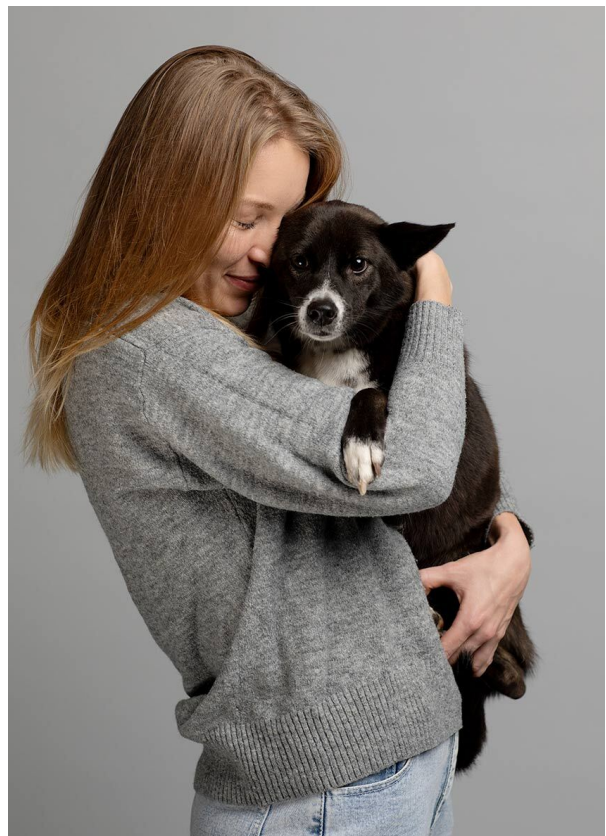

SCOUT

MODEL ● AGENCY

ALINA K. 20 PLUS

HEIGHT 175 cm BUST/WAIST/HIPS 87/77/99 cm EYES grey green HAIR blonde SHOES 40 LOCATION Zürich CH

SCOUT

MODEL ● AGENCY

ALINA K. 20 PLUS

HEIGHT 175 cm BUST/WAIST/HIPS 87/77/99 cm EYES grey green HAIR blonde SHOES 40 LOCATION Zürich CH