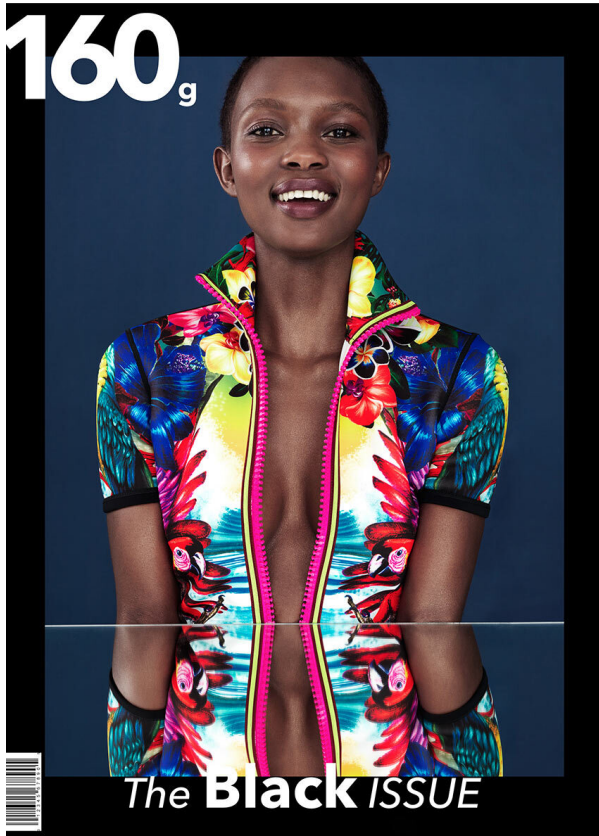

SCOUT

MODEL • AGENCY

ALIANE U. MAIN

HEIGHT 174 cm BUST/WAIST/HIPS 81/62/89 cm EYES brown HAIR black SHOES 39 LOCATION Paris FR

SCOUT

MODEL • AGENCY

ALIANE U. MAIN

HEIGHT 174 cm BUST/WAIST/HIPS 81/62/89 cm EYES brown HAIR black SHOES 39 LOCATION Paris FR

SCOUT

MODEL • AGENCY

ALIANE U. MAIN

HEIGHT 174 cm BUST/WAIST/HIPS 81/62/89 cm EYES brown HAIR black SHOES 39 LOCATION Paris FR

MODE ELLE

Photo PELLE LANNINOIS

ELLE 31

Corset dress with silver ring details. Price on request.
Gloves. Price on request. Earring. Price on request. All from Revue.

PORTAGE
CAP
JOHANNESBURG
TIMATIONS DESIGN

SCOUT

MODEL • AGENCY

ALIANE U. ^{MAIN}

HEIGHT 174 cm BUST/WAIST/HIPS 81/62/89 cm EYES brown HAIR black SHOES 39 LOCATION Paris FR

Left page total look Greta-Constantine
Right page Dress Dsquared2