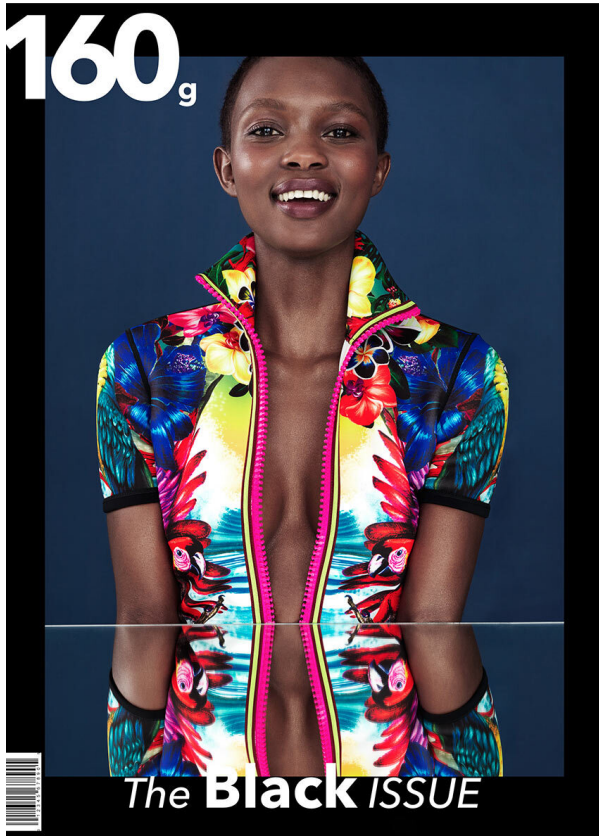

SCOUT

MODEL • AGENCY

ALIANE U. MAIN

HEIGHT 174 cm BUST/WAIST/HIPS 81/62/89 cm EYES brown HAIR black SHOES 39 LOCATION Paris FR

SCOUT

MODEL • AGENCY

ALIANE U. MAIN

HEIGHT 174 cm BUST/WAIST/HIPS 81/62/89 cm EYES brown HAIR black SHOES 39 LOCATION Paris FR

SCOUT

MODEL • AGENCY

ALIANE U. MAIN

HEIGHT 174 cm BUST/WAIST/HIPS 81/62/89 cm EYES brown HAIR black SHOES 39 LOCATION Paris FR

MODE ELLE

ELLE 31

Corset dress with silver ring details. Price on request.
Gloves. Price on request. Earring. Price on request. All from Revue.

SCOUT

MODEL • AGENCY

ALIANE U. MAIN

HEIGHT 174 cm BUST/WAIST/HIPS 81/62/89 cm EYES brown HAIR black SHOES 39 LOCATION Paris FR

Left page total look Greta-Constantine
Right page Dress Dsquared2