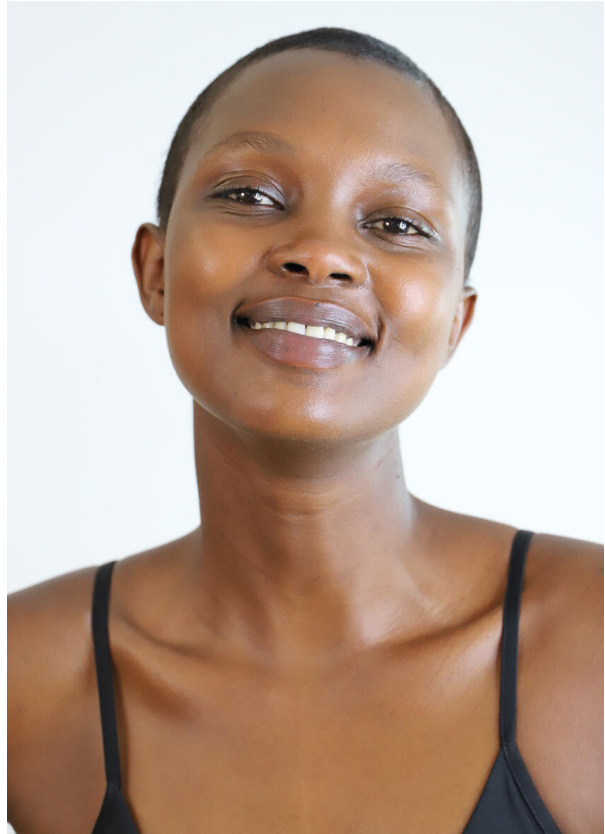

# SCOUT

MODEL • AGENCY

## ALIANE U. <sup>MAIN</sup>

HEIGHT 174 cm BUST/WAIST/HIPS 81/62/89 cm EYES brown HAIR black SHOES 39 LOCATION Paris FR

## ALIANE U. MAIN

HEIGHT 174 cm BUST/WAIST/HIPS 81/62/89 cm EYES brown HAIR black SHOES 39 LOCATION Paris FR