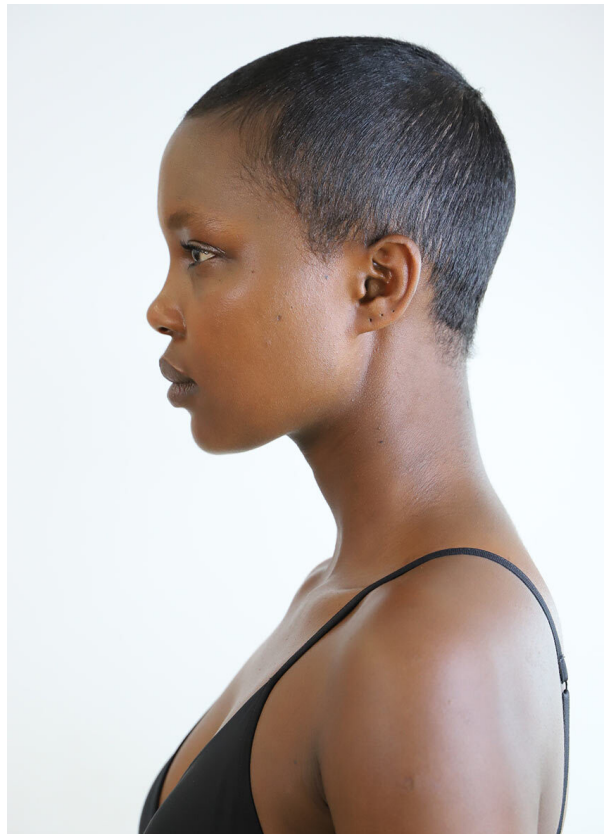

## ALIANE U. <sup>MAIN</sup>

HEIGHT 174 cm BUST/WAIST/HIPS 81/62/89 cm EYES brown HAIR black SHOES 39 LOCATION Paris FR

## ALIANE U. MAIN

HEIGHT 174 cm BUST/WAIST/HIPS 81/62/89 cm EYES brown HAIR black SHOES 39 LOCATION Paris FR