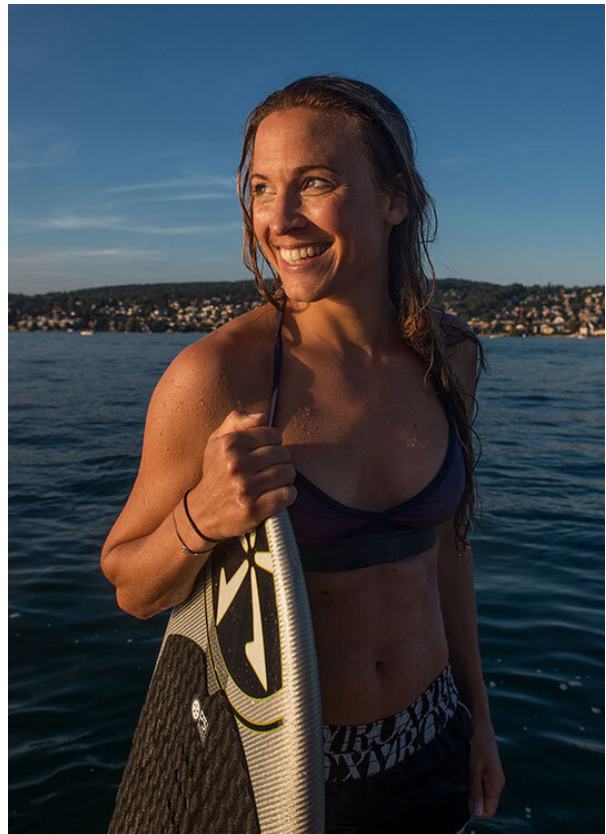

SCOUT

MODEL ● AGENCY

ALEXANDRA SCH. 30 PLUS

HEIGHT 170 cm BUST/WAIST/HIPS 83/75/95 cm EYES blue HAIR blonde SHOES 38.5 LOCATION Zürich CH