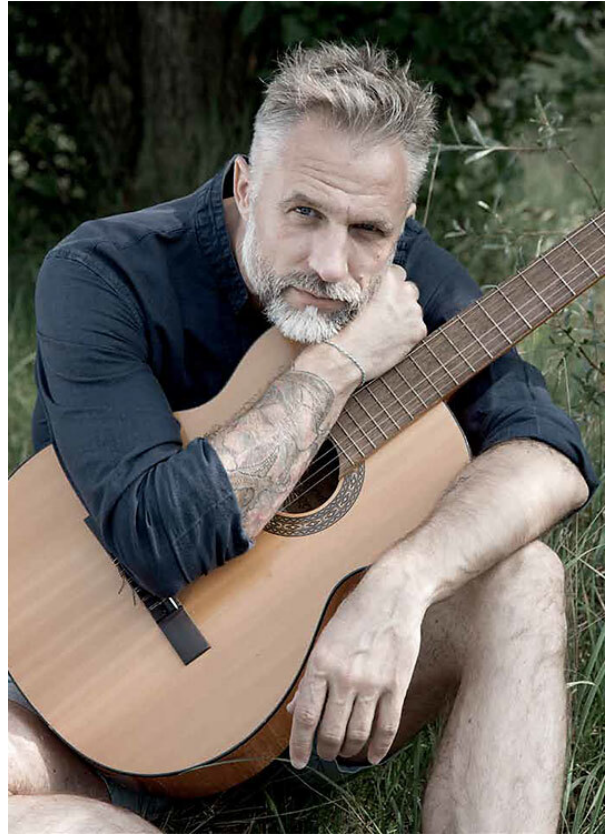

SCOUT

MODEL • AGENCY

ALEX M. SILVER

HEIGHT 180 cm BUST/WAIST/HIPS 97/89/93 cm EYES blue-grey HAIR salt & pepper SHOES 44 LOCATION Köln DE

SCOUT

MODEL • AGENCY

ALEX M. SILVER

HEIGHT 180 cm BUST/WAIST/HIPS 97/89/93 cm EYES blue-grey HAIR salt & pepper SHOES 44 LOCATION Köln DE

SCOUT

MODEL • AGENCY

ALEX M. SILVER

HEIGHT 180 cm BUST/WAIST/HIPS 97/89/93 cm EYES blue-grey HAIR salt & pepper SHOES 44 LOCATION Köln DE