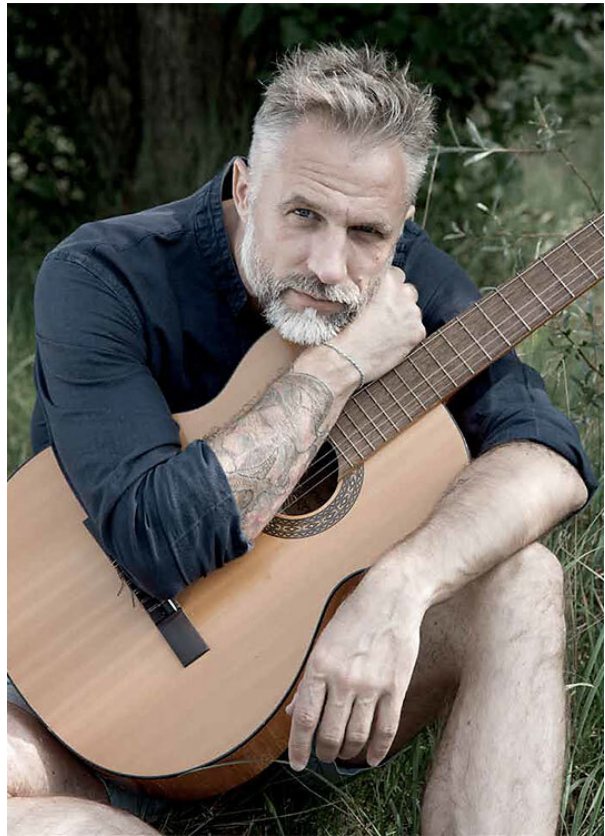

SCOUT

MODEL • AGENCY

ALEX M. SILVER

HEIGHT 180 cm BUST/WAIST/HIPS 97/89/93 cm EYES blue-grey HAIR salt & pepper SHOES 44 LOCATION Köln DE

SCOUT

MODEL ● AGENCY

ALEX M. SILVER

HEIGHT 180 cm BUST/WAIST/HIPS 97/89/93 cm EYES blue-grey HAIR salt & pepper SHOES 44 LOCATION Köln DE

SCOUT

MODEL • AGENCY

ALEX M. SILVER

HEIGHT 180 cm BUST/WAIST/HIPS 97/89/93 cm EYES blue-grey HAIR salt & pepper SHOES 44 LOCATION Köln DE

SCOUT

MODEL • AGENCY

ALEX M. SILVER

HEIGHT 180 cm BUST/WAIST/HIPS 97/89/93 cm EYES blue-grey HAIR salt & pepper SHOES 44 LOCATION Köln DE

SCOUT

MODEL ● AGENCY

ALEX M. SILVER

HEIGHT 180 cm BUST/WAIST/HIPS 97/89/93 cm EYES blue-grey HAIR salt & pepper SHOES 44 LOCATION Köln DE

SCOUT

MODEL • AGENCY

ALEX M. SILVER

HEIGHT 180 cm BUST/WAIST/HIPS 97/89/93 cm EYES blue-grey HAIR salt & pepper SHOES 44 LOCATION Köln DE

SCOUT

MODEL • AGENCY

ALEX M. SILVER

HEIGHT 180 cm BUST/WAIST/HIPS 97/89/93 cm EYES blue-grey HAIR salt & pepper SHOES 44 LOCATION Köln DE