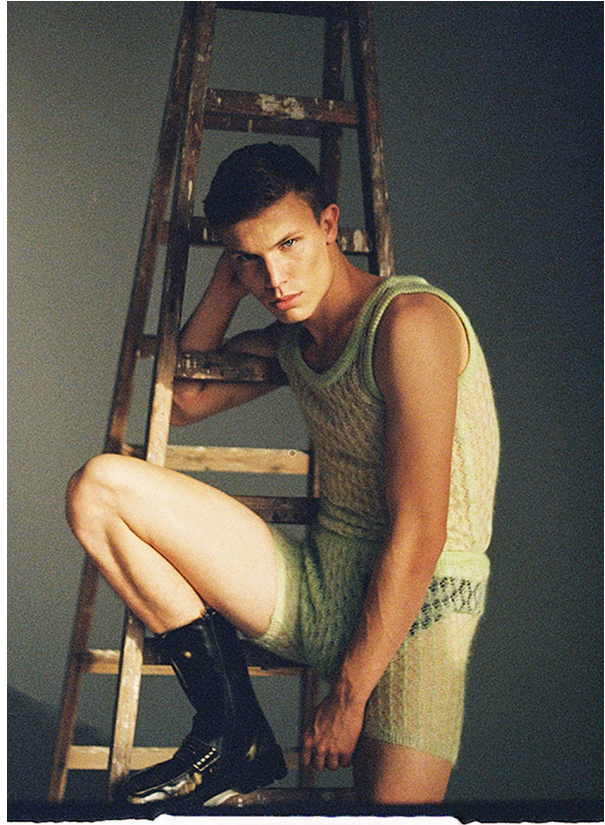

SCOUT

MODEL • AGENCY

ALEX G. MAIN

HEIGHT 188 cm BUST/WAIST/HIPS 100/79/98 cm EYES blue HAIR blonde SHOES 44 LOCATION Barcelona ES

SCOUT

MODEL • AGENCY

ALEX G. MAIN

HEIGHT 188 cm BUST/WAIST/HIPS 100/79/98 cm EYES blue HAIR blonde SHOES 44 LOCATION Barcelona ES