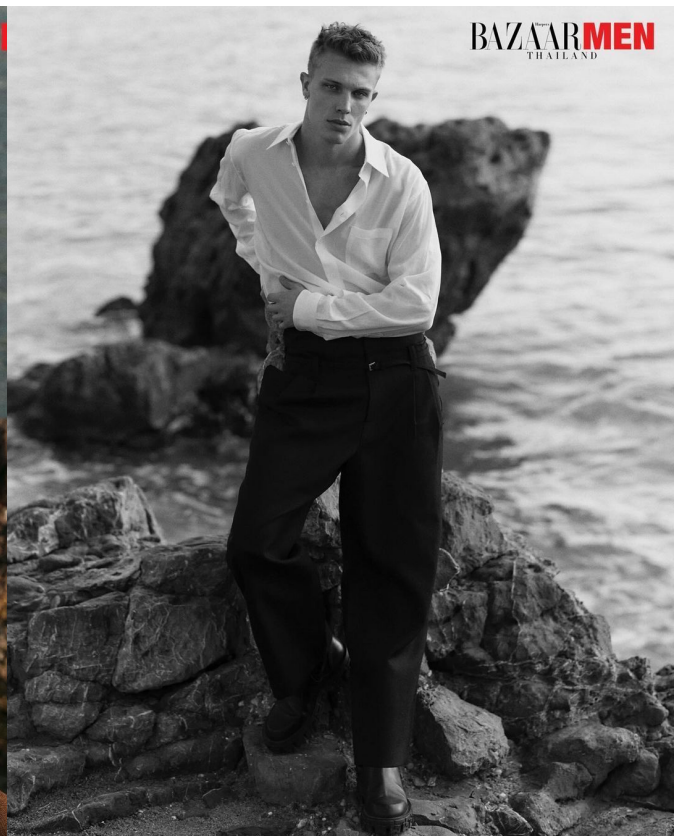

SCOUT

MODEL • AGENCY

ALEX G. MAIN

HEIGHT 188 cm BUST/WAIST/HIPS 100/79/98 cm EYES blue HAIR blonde SHOES 44 LOCATION Barcelona ES

SCOUT

MODEL • AGENCY

ALEX G. MAIN

HEIGHT 188 cm BUST/WAIST/HIPS 100/79/98 cm EYES blue HAIR blonde SHOES 44 LOCATION Barcelona ES