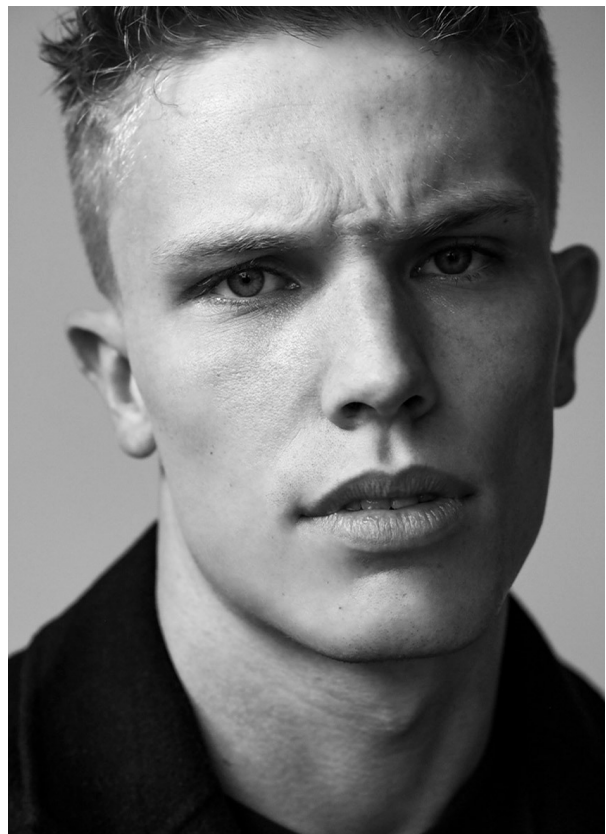

SCOUT

MODEL • AGENCY

ALEX G. MAIN

HEIGHT 188 cm BUST/WAIST/HIPS 100/79/98 cm EYES blue HAIR blonde SHOES 44 LOCATION Barcelona ES

SCOUT

MODEL • AGENCY

ALEX G. MAIN

HEIGHT 188 cm BUST/WAIST/HIPS 100/79/98 cm EYES blue HAIR blonde SHOES 44 LOCATION Barcelona ES