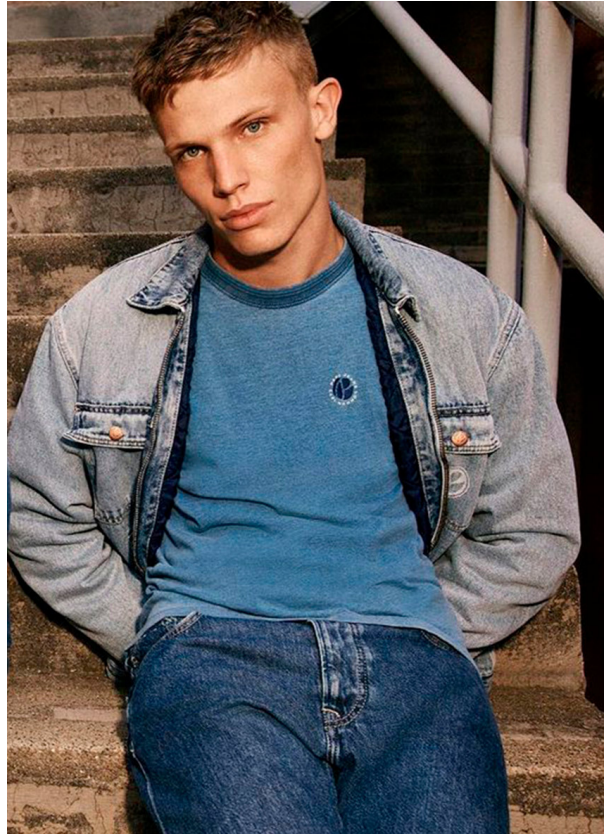

SCOUT

MODEL • AGENCY

ALEX G. MAIN

HEIGHT 188 cm BUST/WAIST/HIPS 100/79/98 cm EYES blue HAIR blonde SHOES 44 LOCATION Barcelona ES

SCOUT

MODEL • AGENCY

ALEX G. MAIN

HEIGHT 188 cm BUST/WAIST/HIPS 100/79/98 cm EYES blue HAIR blonde SHOES 44 LOCATION Barcelona ES