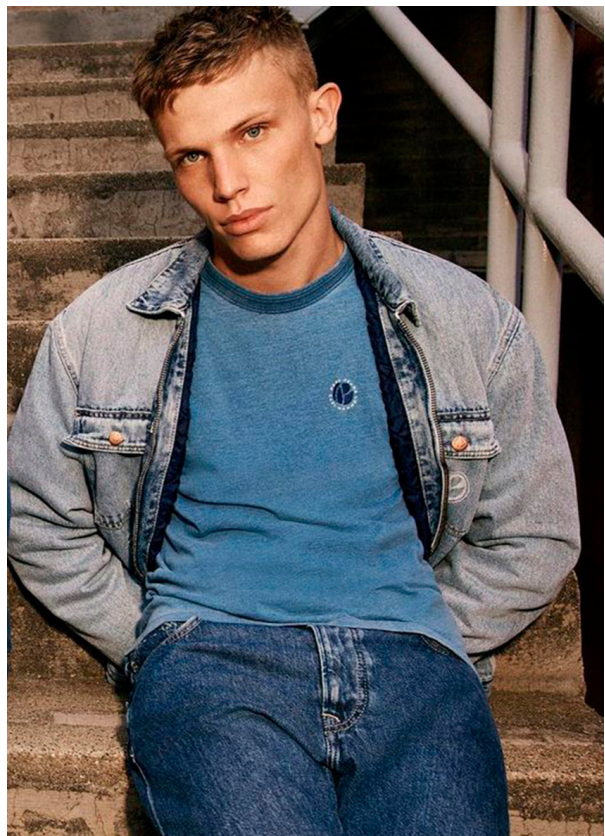

SCOUT

MODEL • AGENCY

ALEX G. MAIN

HEIGHT 188 cm BUST/WAIST/HIPS 100/79/98 cm EYES blue HAIR blonde SHOES 44 LOCATION Barcelona

SCOUT

MODEL • AGENCY

ALEX G. MAIN

HEIGHT 188 cm BUST/WAIST/HIPS 100/79/98 cm EYES blue HAIR blonde SHOES 44 LOCATION Barcelona

SCOUT

MODEL • AGENCY

ALEX G. MAIN

HEIGHT 188 cm BUST/WAIST/HIPS 100/79/98 cm EYES blue HAIR blonde SHOES 44 LOCATION Barcelona

ALL EYES ON ALEX

PHOTOGRAPHY: VICENTE MOSTO
MODEL: ALEX GARNER
AT UNIKO MODELS

SCOUT

MODEL • AGENCY

ALEX G. MAIN

HEIGHT 188 cm BUST/WAIST/HIPS 100/79/98 cm EYES blue HAIR blonde SHOES 44 LOCATION Barcelona