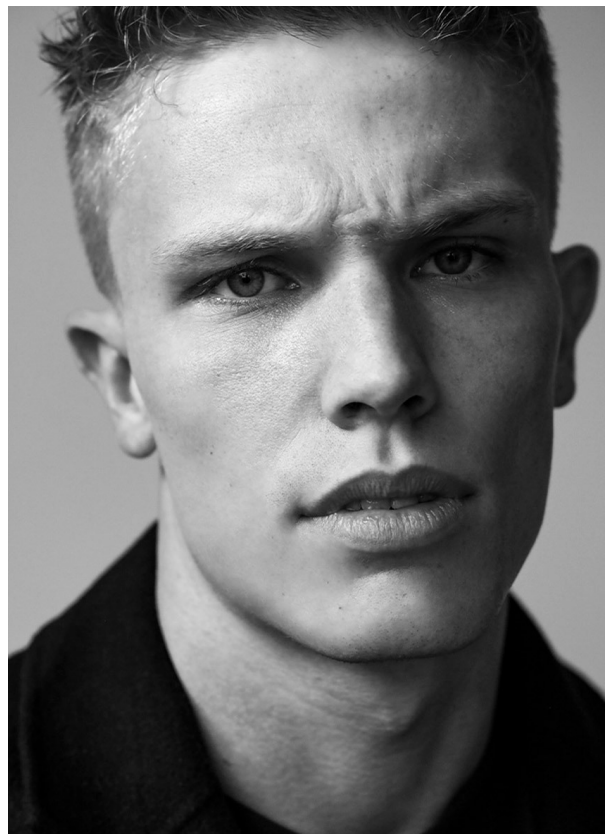

SCOUT

MODEL • AGENCY

ALEX G. MAIN

HEIGHT 188 cm BUST/WAIST/HIPS 100/79/98 cm EYES blue HAIR blonde SHOES 44 LOCATION Barcelona ES

SCOUT

MODEL • AGENCY

ALEX G. MAIN

HEIGHT 188 cm BUST/WAIST/HIPS 100/79/98 cm EYES blue HAIR blonde SHOES 44 LOCATION Barcelona ES