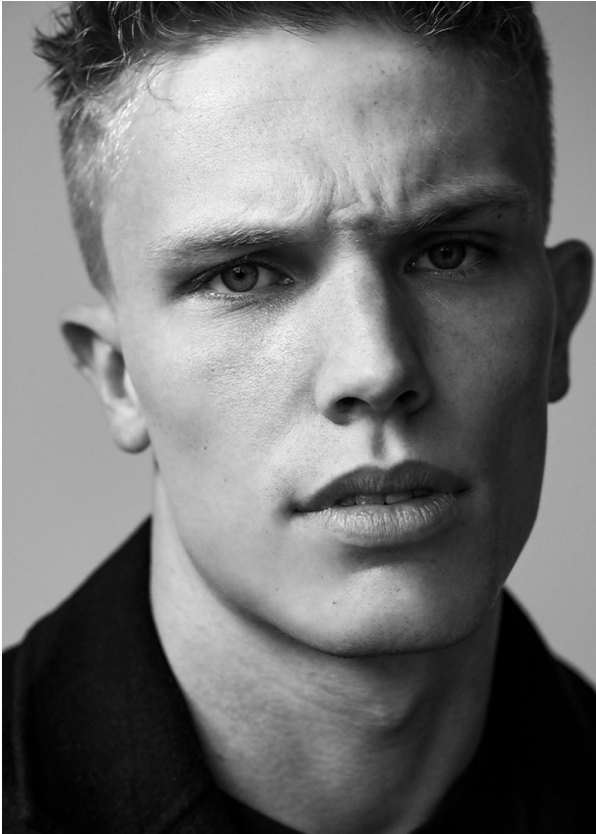

SCOUT

MODEL • AGENCY

ALEX G. MAIN

HEIGHT 188 cm BUST/WAIST/HIPS 100/79/98 cm EYES blue HAIR blonde SHOES 44 LOCATION Barcelona

SCOUT

MODEL • AGENCY

ALEX G. MAIN

HEIGHT 188 cm BUST/WAIST/HIPS 100/79/98 cm EYES blue HAIR blonde SHOES 44 LOCATION Barcelona

SCOUT

MODEL • AGENCY

ALEX G. MAIN

HEIGHT 188 cm BUST/WAIST/HIPS 100/79/98 cm EYES blue HAIR blonde SHOES 44 LOCATION Barcelona

ALL EYES ON ALEX

PHOTOGRAPHY: VICENTE MOSTO
MODEL: ALEX GARNER
AT UNIKO MODELS

SCOUT

MODEL • AGENCY

ALEX G. MAIN

HEIGHT 188 cm BUST/WAIST/HIPS 100/79/98 cm EYES blue HAIR blonde SHOES 44 LOCATION Barcelona