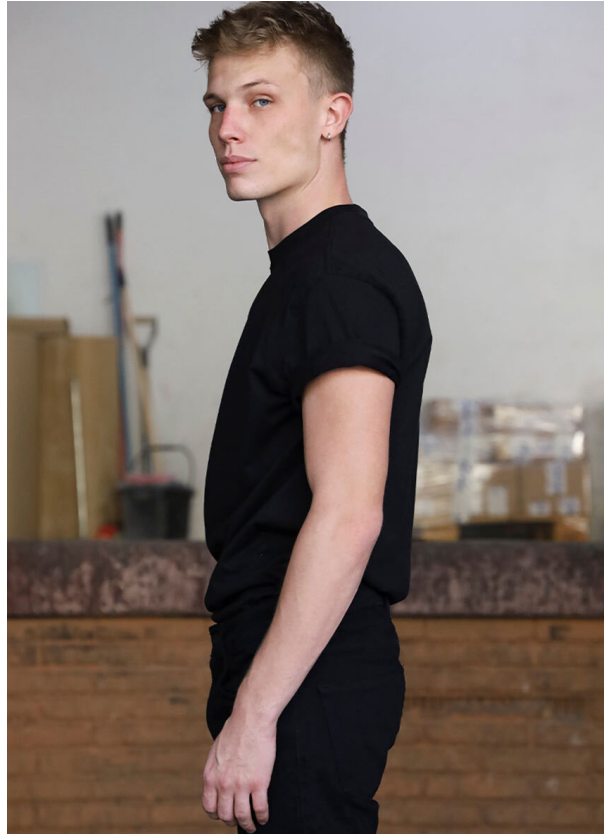

SCOUT

MODEL • AGENCY

ALEX G. MAIN

HEIGHT 188 cm BUST/WAIST/HIPS 100/79/98 cm EYES blue HAIR blonde SHOES 44 LOCATION Barcelona ES

SCOUT

MODEL • AGENCY

ALEX G. MAIN

HEIGHT 188 cm BUST/WAIST/HIPS 100/79/98 cm EYES blue HAIR blonde SHOES 44 LOCATION Barcelona ES

SCOUT

MODEL • AGENCY

ALEX G. MAIN

HEIGHT 188 cm BUST/WAIST/HIPS 100/79/98 cm EYES blue HAIR blonde SHOES 44 LOCATION Barcelona ES