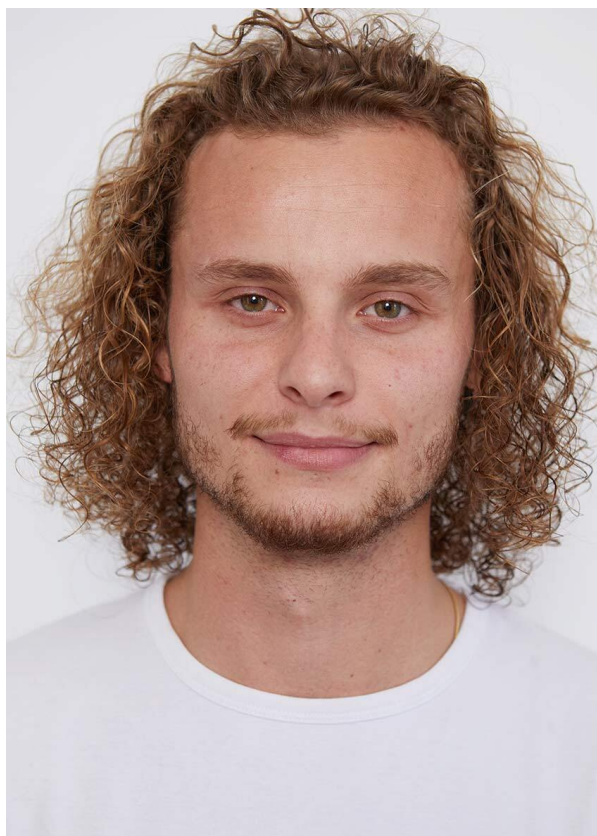

SCOUT

MODEL ● AGENCY

ALESSANDRO DE. 20 PLUS

HEIGHT 184 cm BUST/WAIST/HIPS 91/78/97 cm EYES green brown HAIR blonde SHOES 44 LOCATION Zürich CH

SCOUT

MODEL ● AGENCY

ALESSANDRO DE. 20 PLUS

HEIGHT 184 cm BUST/WAIST/HIPS 91/78/97 cm EYES green brown HAIR blonde SHOES 44 LOCATION Zürich CH

SCOUT

MODEL ● AGENCY

ALESSANDRO DE. 20 PLUS

HEIGHT 184 cm BUST/WAIST/HIPS 91/78/97 cm EYES green brown HAIR blonde SHOES 44 LOCATION Zürich CH