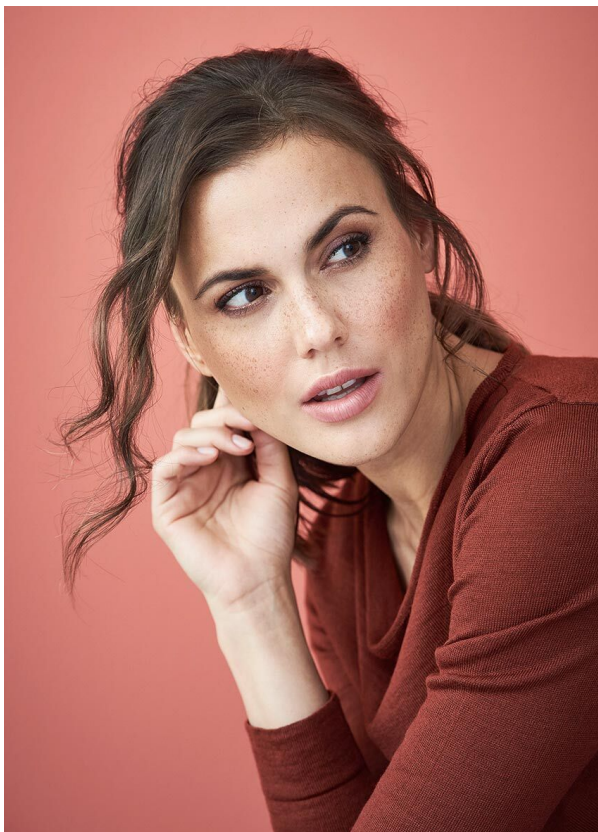

SCOUT

MODEL • AGENCY

ALENA K. 30 PLUS

HEIGHT 175 cm LINGERIE 75B BUST/WAIST/HIPS 88/64/92 cm EYES brown HAIR brown SHOES 39 LOCATION Mallorca ES

SCOUT

MODEL • AGENCY

ALENA K. 30 PLUS

HEIGHT 175 cm LINGERIE 75B BUST/WAIST/HIPS 88/64/92 cm EYES brown HAIR brown SHOES 39 LOCATION Mallorca ES