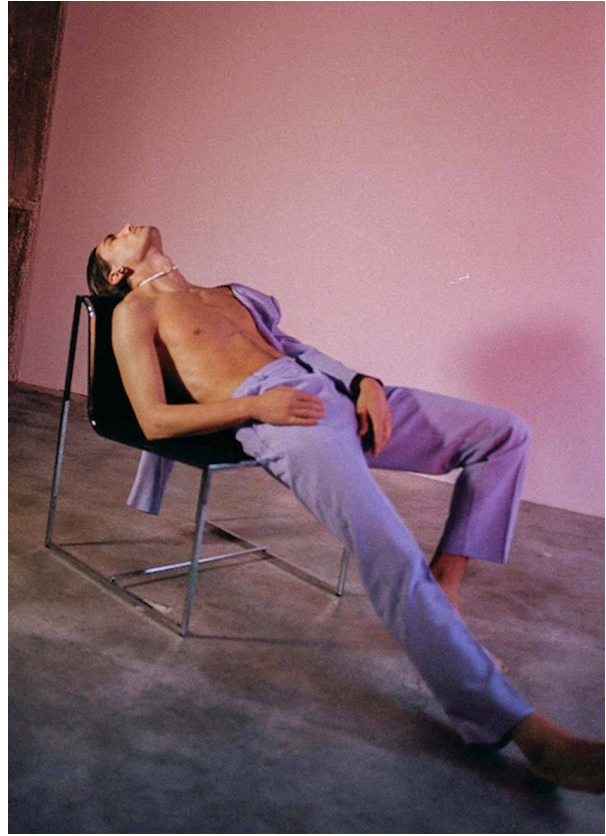

SCOUT

MODEL • AGENCY

ALBERT P. 30 PLUS

HEIGHT 186 cm BUST/WAIST/HIPS 103/82/96 cm EYES brown HAIR brown SHOES 45 LOCATION Barcelona ES

SCOUT

MODEL • AGENCY

ALBERT P. 30 PLUS

HEIGHT 186 cm BUST/WAIST/HIPS 103/82/96 cm EYES brown HAIR brown SHOES 45 LOCATION Barcelona ES