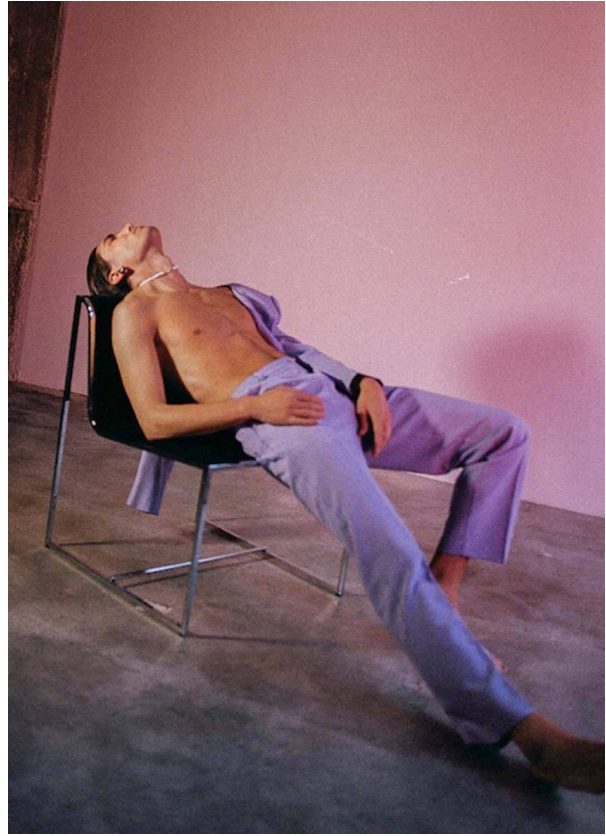

SCOUT

MODEL • AGENCY

ALBERT P. 30 PLUS

HEIGHT 186 cm BUST/WAIST/HIPS 103/82/96 cm EYES brown HAIR brown SHOES 45 LOCATION Barcelona ES