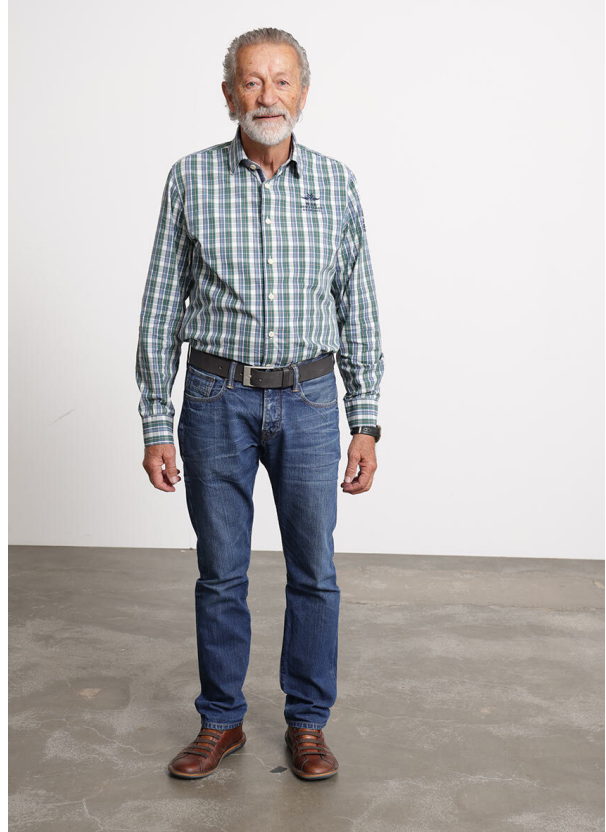

SCOUT

MODEL ● AGENCY

ALBERT J. SILVER

HEIGHT 176 cm BUST/WAIST/HIPS 98/96/94 cm SIZE 50 JEANS 32/32 EYES blue grey HAIR grey SHOES 41 LOCATION Wallis CH

SCOUT

MODEL ● AGENCY

ALBERT J. SILVER

HEIGHT 176 cm BUST/WAIST/HIPS 98/96/94 cm SIZE 50 JEANS 32/32 EYES blue grey HAIR grey SHOES 41 LOCATION Wallis CH

SCOUT

MODEL ● AGENCY

ALBERT J. SILVER

HEIGHT 176 cm BUST/WAIST/HIPS 98/96/94 cm SIZE 50 JEANS 32/32 EYES blue grey HAIR grey SHOES 41 LOCATION Wallis CH