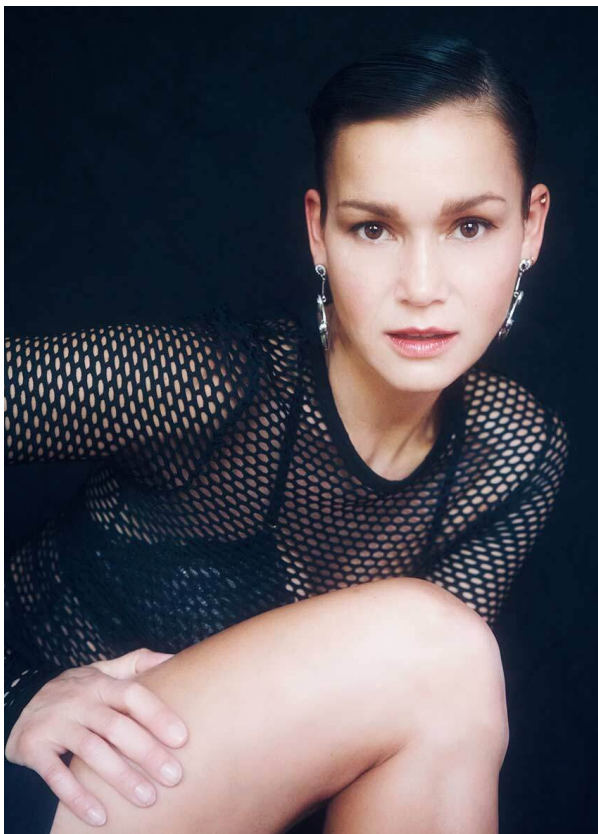

SCOUT

MODEL • AGENCY

AGNES F. 30 PLUS

HEIGHT 174 cm LINGERIE 70C BUST/WAIST/HIPS 83/62/92 cm EYES brown HAIR brown SHOES 39 LOCATION Cape Town SA