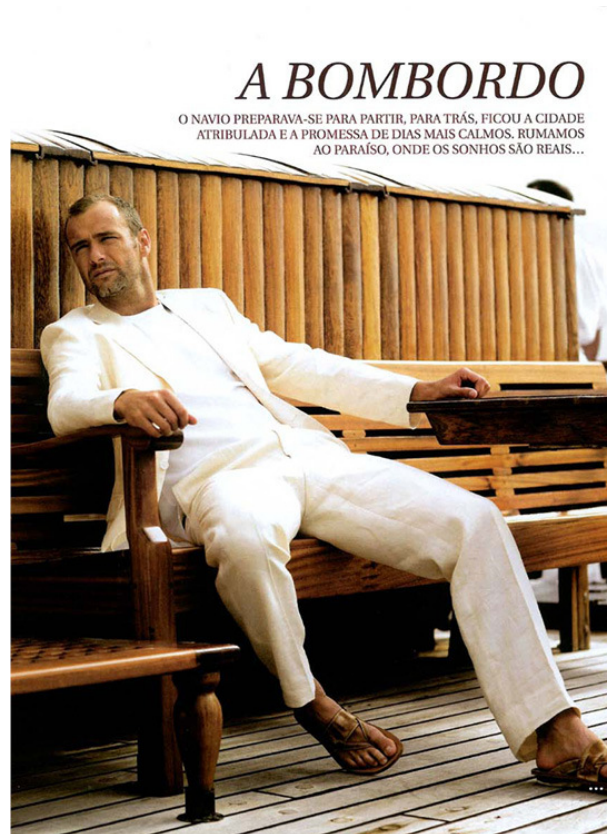

SCOUT

AFONSO V. SILVER

MODEL • AGENCY

HEIGHT 185 cm BUST/WAIST 104/87 cm EYES blue HAIR salt&pepper SHOES 43 LOCATION Lissabon PT

SCOUT

AFONSO V. SILVER

MODEL • AGENCY

HEIGHT 185 cm BUST/WAIST 104/87 cm EYES blue HAIR salt&pepper SHOES 43 LOCATION Lissabon PT

SCOUT

AFONSO V. SILVER

MODEL • AGENCY

HEIGHT 185 cm BUST/WAIST 104/87 cm EYES blue HAIR salt&pepper SHOES 43 LOCATION Lissabon PT

SCOUT

MODEL ● AGENCY

AFONSO V. SILVER

HEIGHT 185 cm BUST/WAIST 104/87 cm EYES blue HAIR salt&pepper SHOES 43 LOCATION Lissabon PT

SCOUT

MODEL ● AGENCY

AFONSO V. SILVER

HEIGHT 185 cm BUST/WAIST 104/87 cm EYES blue HAIR salt&pepper SHOES 43 LOCATION Lissabon PT

SCOUT

MODEL ● AGENCY

AFONSO V. SILVER

HEIGHT 185 cm BUST/WAIST 104/87 cm EYES blue HAIR salt&pepper SHOES 43 LOCATION Lissabon PT