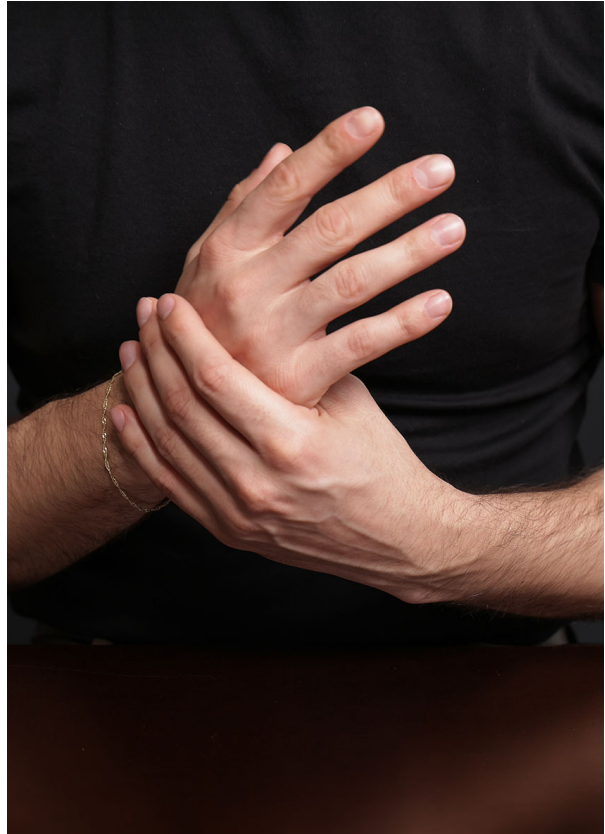

SCOUT

MODEL • AGENCY

ADRIEN GU. ^{HANDS}

HEIGHT 188 cm BUST/WAIST/HIPS 99/80/98 cm EYES hazel HAIR dark brown SHOES 42/43 LOCATION Lausanne

SCOUT

MODEL • AGENCY

ADRIEN GU. ^{HANDS}

HEIGHT 188 cm BUST/WAIST/HIPS 99/80/98 cm EYES hazel HAIR dark brown SHOES 42/43 LOCATION Lausanne

SCOUT

MODEL • AGENCY

ADRIEN GU. HANDS

HEIGHT 188 cm BUST/WAIST/HIPS 99/80/98 cm EYES hazel HAIR dark brown SHOES 42/43 LOCATION Lausanne

SCOUT

MODEL • AGENCY

ADRIEN GU. HANDS

HEIGHT 188 cm BUST/WAIST/HIPS 99/80/98 cm EYES hazel HAIR dark brown SHOES 42/43 LOCATION Lausanne