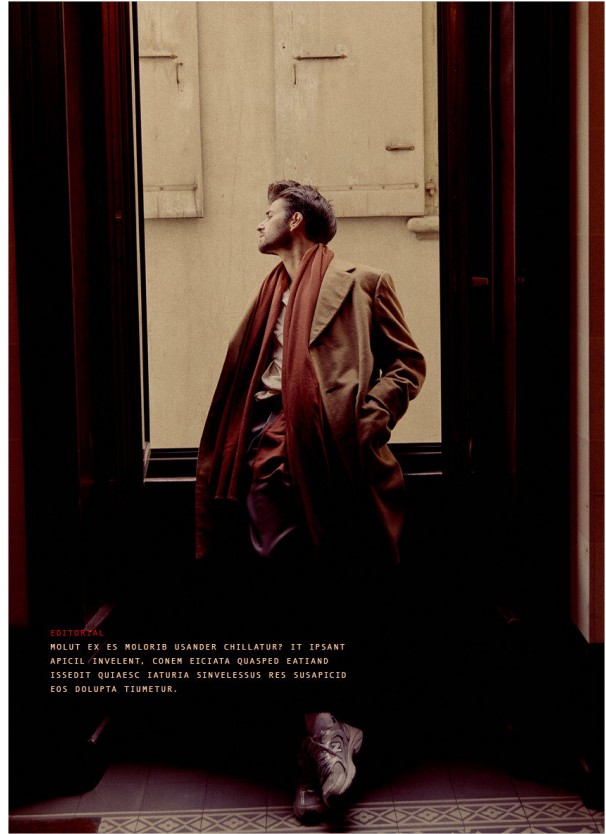

SCOUT

MODEL • AGENCY

ADRIEN G. IN TOWN

HEIGHT 188 cm BUST/WAIST/HIPS 95/73/94 cm EYES hazel HAIR dark brown SHOES 42/43 LOCATION Lausanne CH

SCOUT

MODEL • AGENCY

ADRIEN G. ^{IN TOWN}

HEIGHT 188 cm BUST/WAIST/HIPS 95/73/94 cm EYES hazel HAIR dark brown SHOES 42/43 LOCATION Lausanne CH

SCOUT

MODEL • AGENCY

ADRIEN G. IN TOWN

HEIGHT 188 cm BUST/WAIST/HIPS 95/73/94 cm EYES hazel HAIR dark brown SHOES 42/43 LOCATION Lausanne CH

SCOUT

MODEL • AGENCY

ADRIEN G. IN TOWN

HEIGHT 188 cm BUST/WAIST/HIPS 95/73/94 cm EYES hazel HAIR dark brown SHOES 42/43 LOCATION Lausanne CH