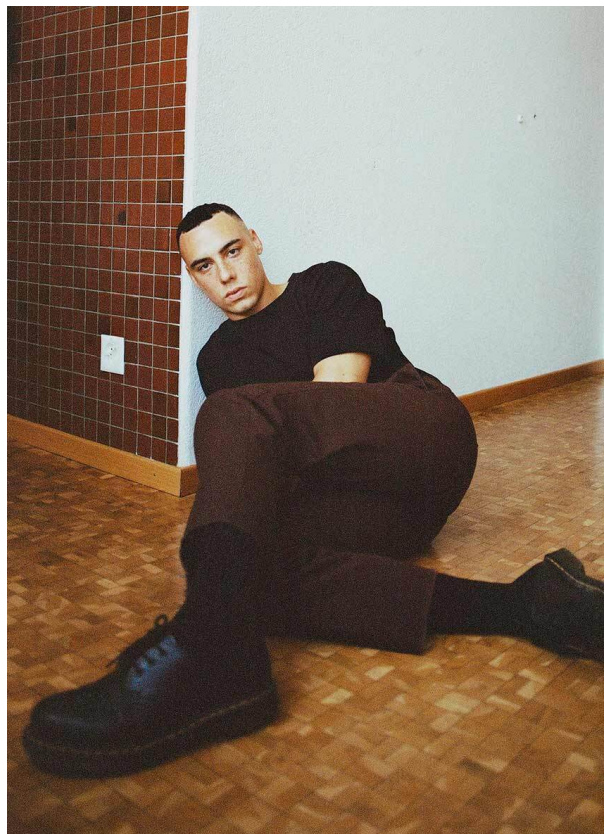

SCOUT

MODEL • AGENCY

ADAM M. DEVELOPMENT

HEIGHT 180 cm BUST/WAIST/HIPS 96/78/96 cm EYES hazel HAIR dark brown SHOES 43 LOCATION Lausanne CH

SCOUT

MODEL • AGENCY

ADAM M. DEVELOPMENT

HEIGHT 180 cm BUST/WAIST/HIPS 96/78/96 cm EYES hazel HAIR dark brown SHOES 43 LOCATION Lausanne CH

SCOUT

MODEL • AGENCY

ADAM M. DEVELOPMENT

HEIGHT 180 cm BUST/WAIST/HIPS 96/78/96 cm EYES hazel HAIR dark brown SHOES 43 LOCATION Lausanne CH