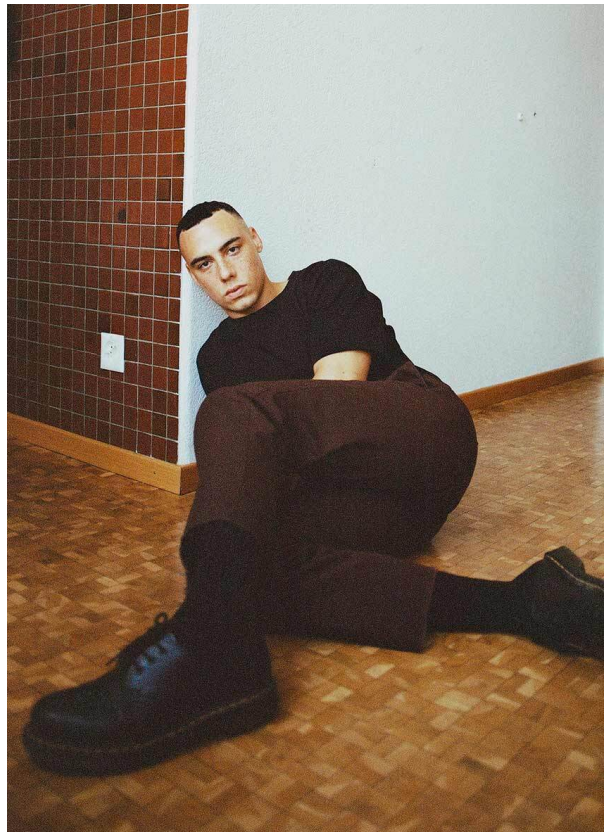

# SCOUT

MODEL • AGENCY

**ADAM M.** DEVELOPMENT

HEIGHT 180 cm BUST/WAIST/HIPS 96/78/96 cm EYES hazel HAIR dark brown SHOES 43 LOCATION Lausanne CH

# SCOUT

MODEL • AGENCY

**ADAM M.** DEVELOPMENT

HEIGHT 180 cm BUST/WAIST/HIPS 96/78/96 cm EYES hazel HAIR dark brown SHOES 43 LOCATION Lausanne CH

TRABELSI