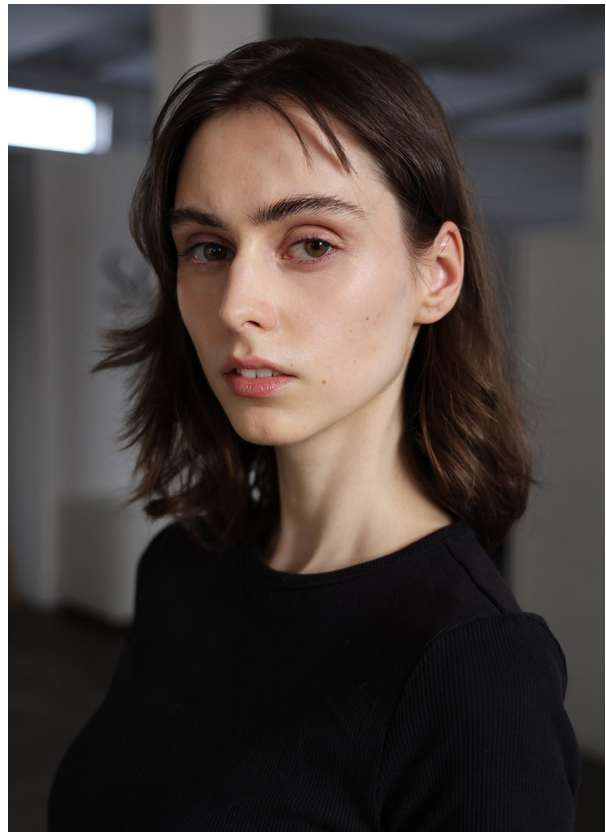

# SCOUT

MODEL • AGENCY

ADA O. DEVELOPMENT

HEIGHT 172 cm BUST/WAIST/HIPS 77/61/91 cm JEANS 28/32 EYES brown HAIR dark brown SHOES 40 LOCATION Zurich CH

# SCOUT

MODEL • AGENCY

**ADA O.** DEVELOPMENT

HEIGHT 172 cm BUST/WAIST/HIPS 77/61/91 cm JEANS 28/32 EYES brown HAIR dark brown SHOES 40 LOCATION Zurich CH