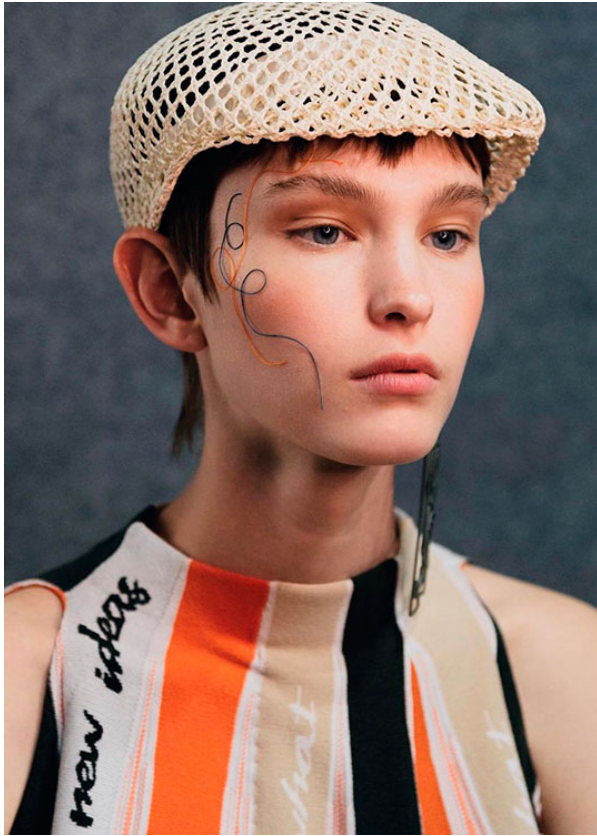

Shows | Jade E. | Swiss

Height 175cm Bust/Waist/Hips 84/61/89cm Shoes 38 Eyes blue Hair brown

Shows | Jade E. | Swiss

Height 175cm Bust/Waist/Hips 84/61/89cm Shoes 38 Eyes blue Hair brown