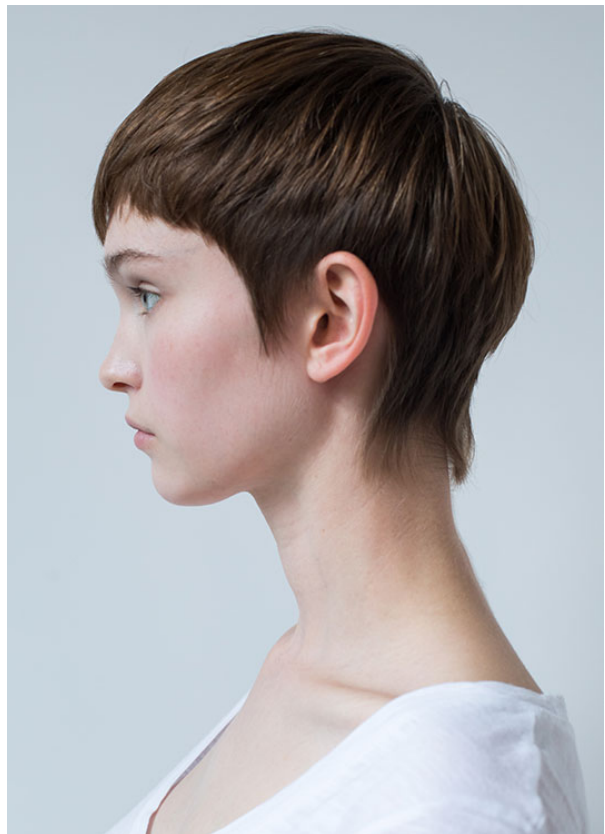

*Polas | Jade E. | Swiss*

*Height 175cm Bust/Waist/Hips 84/61/89cm Shoes 38 Eyes blue Hair brown*

*Polas | Jade E. | Swiss*

*Height 175cm Bust/Waist/Hips 84/61/89cm Shoes 38 Eyes blue Hair brown*