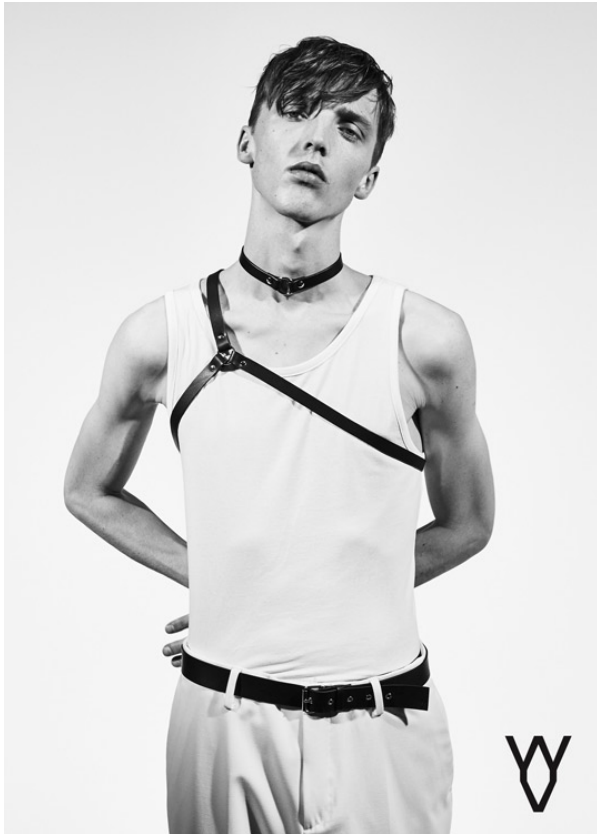

Campaigns | Golo F. | Swiss

Height 186cm Bust/Waist/Hips 89/72/89cm Shoes 44.5 Eyes blue Hair dark blonde

Campaigns | Golo F. | Swiss

Height 186cm Bust/Waist/Hips 89/72/89cm Shoes 44.5 Eyes blue Hair dark blonde

Campaigns | Golo F. | Swiss

Height 186cm Bust/Waist/Hips 89/72/89cm Shoes 44.5 Eyes blue Hair dark blonde