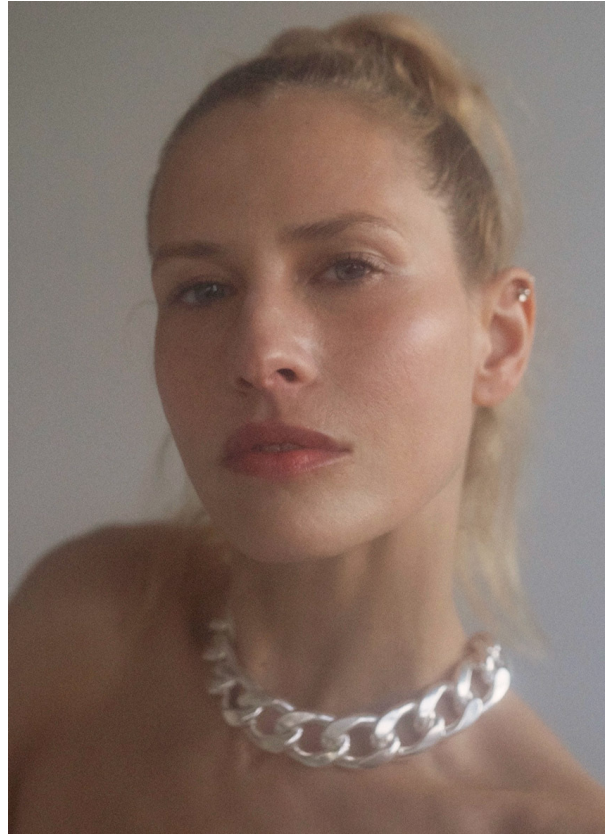

SCOUT

MODEL • AGENCY

SANDRA J. 30 PLUS

HEIGHT 170 cm BUST/WAIST/HIPS 85/62/89 cm EYES blue HAIR blonde SHOES 38 LOCATION Zürich CH

SCOUT

MODEL • AGENCY

SANDRA J. 30 PLUS

HEIGHT 170 cm BUST/WAIST/HIPS 85/62/89 cm EYES blue HAIR blonde SHOES 38 LOCATION Zürich CH