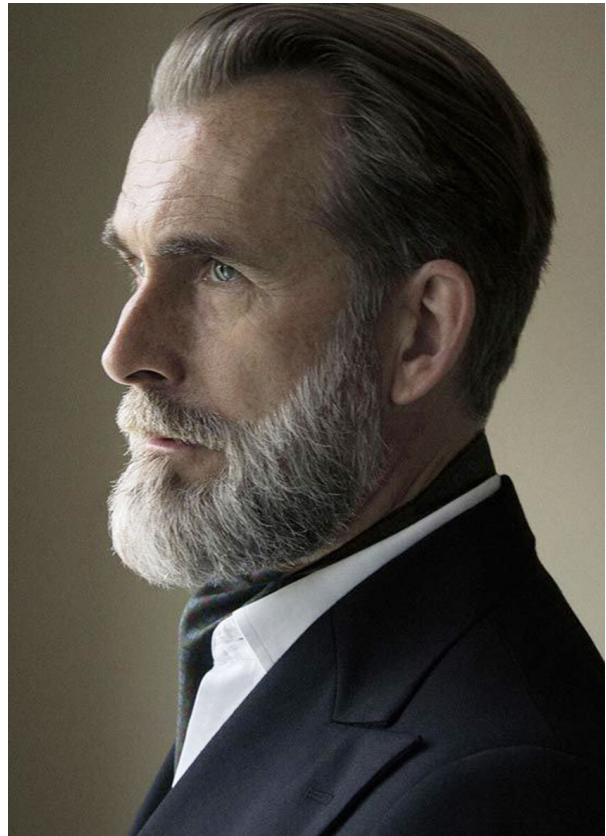

SCOUT

MODEL • AGENCY

RIENUS K. SILVER

HEIGHT 183 cm BUST/WAIST/HIPS 99/82/92 cm EYES blue HAIR salt & pepper SHOES 43 LOCATION Amsterdam NL

SCOUT

MODEL ● AGENCY

RIENUS K. SILVER

HEIGHT 183 cm BUST/WAIST/HIPS 99/82/92 cm EYES blue HAIR salt & pepper SHOES 43 LOCATION Amsterdam NL

SCOUT

MODEL • AGENCY

RIENUS K. SILVER

HEIGHT 183 cm BUST/WAIST/HIPS 99/82/92 cm EYES blue HAIR salt & pepper SHOES 43 LOCATION Amsterdam NL

SCOUT

MODEL • AGENCY

RIENUS K. SILVER

HEIGHT 183 cm BUST/WAIST/HIPS 99/82/92 cm EYES blue HAIR salt & pepper SHOES 43 LOCATION Amsterdam NL

SCOUT

RIENUS K. SILVER

MODEL ● AGENCY

HEIGHT 183 cm BUST/WAIST/HIPS 99/82/92 cm EYES blue HAIR salt & pepper SHOES 43 LOCATION Amsterdam NL

SCOUT

MODEL ● AGENCY

RIENUS K. SILVER

HEIGHT 183 cm BUST/WAIST/HIPS 99/82/92 cm EYES blue HAIR salt & pepper SHOES 43 LOCATION Amsterdam NL

SCOUT

MODEL • AGENCY

RIENUS K. SILVER

HEIGHT 183 cm BUST/WAIST/HIPS 99/82/92 cm EYES blue HAIR salt & pepper SHOES 43 LOCATION Amsterdam NL