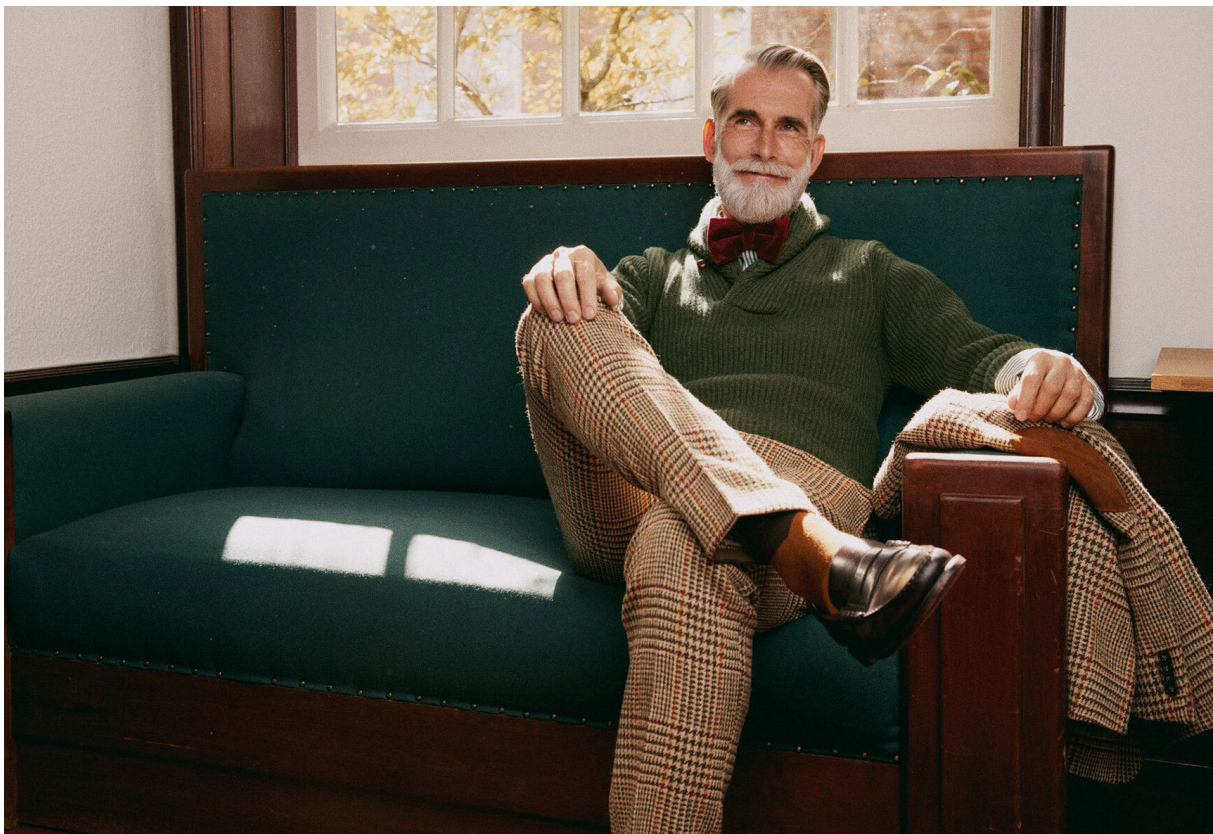

SCOUT

MODEL • AGENCY

RIENUS K. SILVER

HEIGHT 183 cm BUST/WAIST/HIPS 99/82/92 cm EYES blue HAIR salt & pepper SHOES 43 LOCATION Amsterdam NL

SCOUT

MODEL ● AGENCY

RIENUS K. SILVER

HEIGHT 183 cm BUST/WAIST/HIPS 99/82/92 cm EYES blue HAIR salt & pepper SHOES 43 LOCATION Amsterdam NL

SCOUT

MODEL • AGENCY

RIENUS K. SILVER

HEIGHT 183 cm BUST/WAIST/HIPS 99/82/92 cm EYES blue HAIR salt & pepper SHOES 43 LOCATION Amsterdam NL

SCOUT

MODEL • AGENCY

RIENUS K. SILVER

HEIGHT 183 cm BUST/WAIST/HIPS 99/82/92 cm EYES blue HAIR salt & pepper SHOES 43 LOCATION Amsterdam NL

SCOUT

RIENUS K. SILVER

MODEL ● AGENCY

HEIGHT 183 cm BUST/WAIST/HIPS 99/82/92 cm EYES blue HAIR salt & pepper SHOES 43 LOCATION Amsterdam NL

SCOUT

MODEL ● AGENCY

RIENUS K. SILVER

HEIGHT 183 cm BUST/WAIST/HIPS 99/82/92 cm EYES blue HAIR salt & pepper SHOES 43 LOCATION Amsterdam NL

SCOUT

MODEL • AGENCY

RIENUS K. SILVER

HEIGHT 183 cm BUST/WAIST/HIPS 99/82/92 cm EYES blue HAIR salt & pepper SHOES 43 LOCATION Amsterdam NL