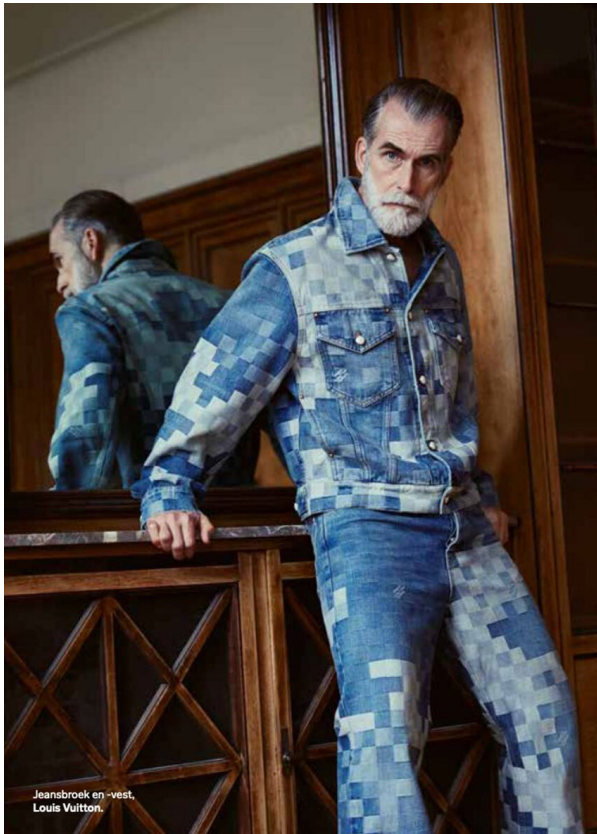

SCOUT

MODEL • AGENCY

RIENUS K. SILVER

HEIGHT 183 cm BUST/WAIST/HIPS 99/82/92 cm EYES blue HAIR salt & pepper SHOES 43 LOCATION Amsterdam NL

SCOUT

MODEL ● AGENCY

RIENUS K. SILVER

HEIGHT 183 cm BUST/WAIST/HIPS 99/82/92 cm EYES blue HAIR salt & pepper SHOES 43 LOCATION Amsterdam NL

SCOUT

MODEL • AGENCY

RIENUS K. SILVER

HEIGHT 183 cm BUST/WAIST/HIPS 99/82/92 cm EYES blue HAIR salt & pepper SHOES 43 LOCATION Amsterdam NL

SCOUT

MODEL • AGENCY

RIENUS K. SILVER

HEIGHT 183 cm BUST/WAIST/HIPS 99/82/92 cm EYES blue HAIR salt & pepper SHOES 43 LOCATION Amsterdam NL