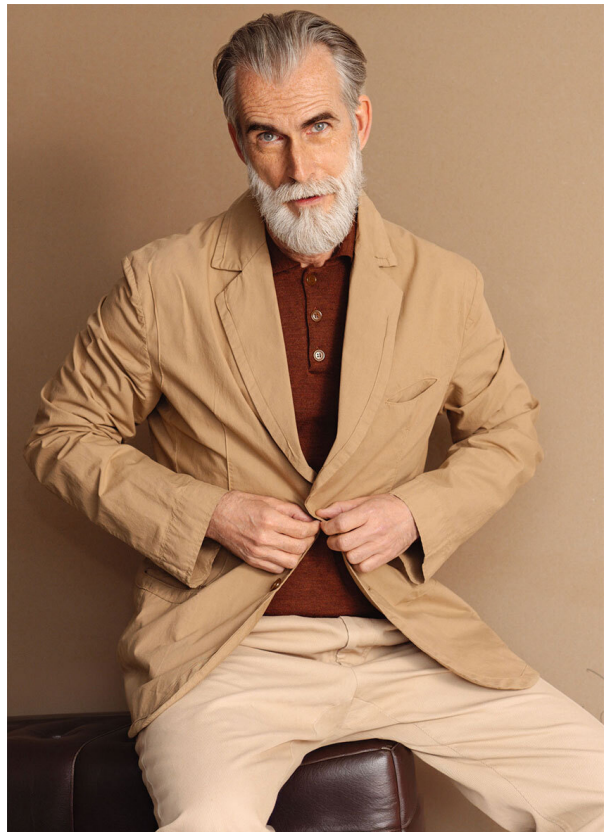

SCOUT

MODEL • AGENCY

RIENUS K. SILVER

HEIGHT 183 cm BUST/WAIST/HIPS 99/82/92 cm EYES blue HAIR salt & pepper SHOES 43 LOCATION Amsterdam NL

SCOUT

MODEL ● AGENCY

RIENUS K. SILVER

HEIGHT 183 cm BUST/WAIST/HIPS 99/82/92 cm EYES blue HAIR salt & pepper SHOES 43 LOCATION Amsterdam NL

SCOUT

MODEL • AGENCY

RIENUS K. SILVER

HEIGHT 183 cm BUST/WAIST/HIPS 99/82/92 cm EYES blue HAIR salt & pepper SHOES 43 LOCATION Amsterdam NL

SCOUT

MODEL • AGENCY

RIENUS K. SILVER

HEIGHT 183 cm BUST/WAIST/HIPS 99/82/92 cm EYES blue HAIR salt & pepper SHOES 43 LOCATION Amsterdam NL

SCOUT

RIENUS K. SILVER

MODEL ● AGENCY

HEIGHT 183 cm BUST/WAIST/HIPS 99/82/92 cm EYES blue HAIR salt & pepper SHOES 43 LOCATION Amsterdam NL

SCOUT

MODEL ● AGENCY

RIENUS K. SILVER

HEIGHT 183 cm BUST/WAIST/HIPS 99/82/92 cm EYES blue HAIR salt & pepper SHOES 43 LOCATION Amsterdam NL

SCOUT

MODEL • AGENCY

RIENUS K. SILVER

HEIGHT 183 cm BUST/WAIST/HIPS 99/82/92 cm EYES blue HAIR salt & pepper SHOES 43 LOCATION Amsterdam NL