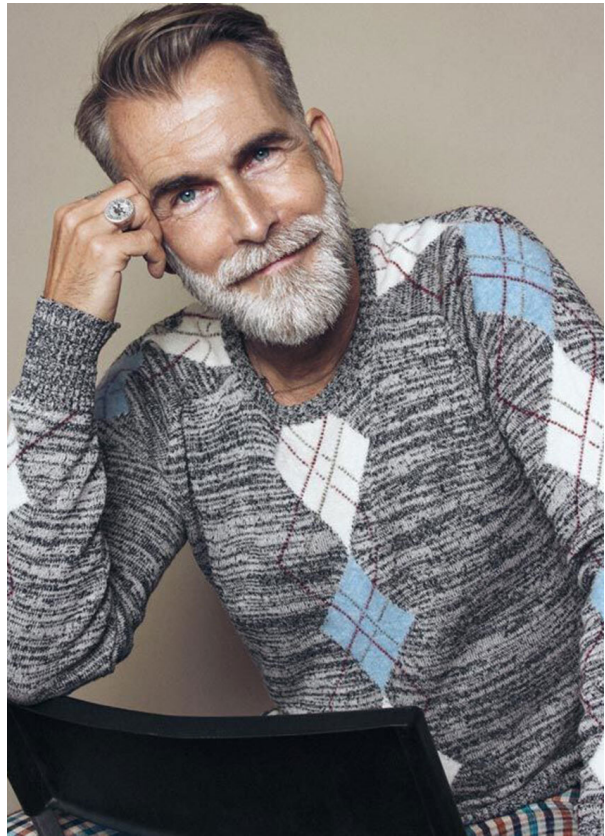

SCOUT

MODEL • AGENCY

RIENUS K. SILVER

HEIGHT 183 cm BUST/WAIST/HIPS 99/82/92 cm EYES blue HAIR salt & pepper SHOES 43 LOCATION Amsterdam NL

SCOUT

MODEL ● AGENCY

RIENUS K. SILVER

HEIGHT 183 cm BUST/WAIST/HIPS 99/82/92 cm EYES blue HAIR salt & pepper SHOES 43 LOCATION Amsterdam NL

SCOUT

MODEL • AGENCY

RIENUS K. SILVER

HEIGHT 183 cm BUST/WAIST/HIPS 99/82/92 cm EYES blue HAIR salt & pepper SHOES 43 LOCATION Amsterdam NL

SCOUT

MODEL • AGENCY

RIENUS K. SILVER

HEIGHT 183 cm BUST/WAIST/HIPS 99/82/92 cm EYES blue HAIR salt & pepper SHOES 43 LOCATION Amsterdam NL

SCOUT

RIENUS K. SILVER

MODEL ● AGENCY

HEIGHT 183 cm BUST/WAIST/HIPS 99/82/92 cm EYES blue HAIR salt & pepper SHOES 43 LOCATION Amsterdam NL

SCOUT

MODEL ● AGENCY

RIENUS K. SILVER

HEIGHT 183 cm BUST/WAIST/HIPS 99/82/92 cm EYES blue HAIR salt & pepper SHOES 43 LOCATION Amsterdam NL