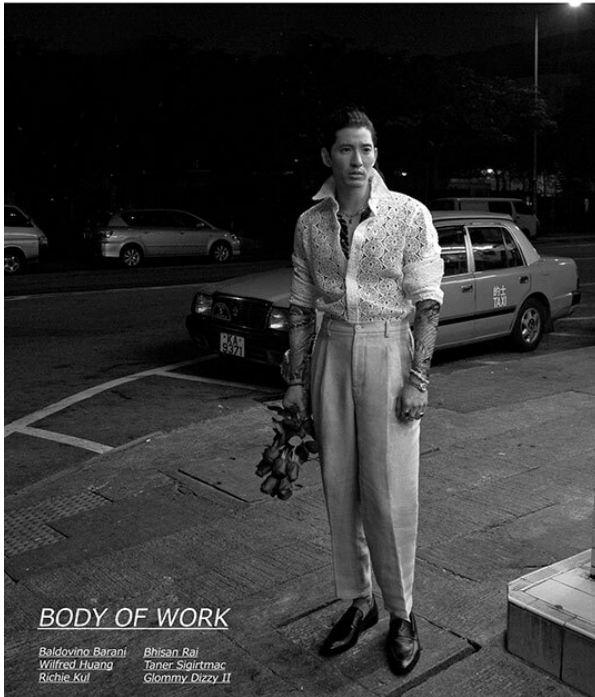

SCOUT

MODEL • AGENCY

RICHIE K. 40 PLUS

HEIGHT 180 cm BUST/WAIST/HIPS 97/76/91 cm EYES brown HAIR black SHOES 43 LOCATION Hongkong CHN

SCOUT

MODEL • AGENCY

RICHIE K. 40 PLUS

HEIGHT 180 cm BUST/WAIST/HIPS 97/76/91 cm EYES brown HAIR black SHOES 43 LOCATION Hongkong CHN

SCOUT

MODEL • AGENCY

RICHIE K. 40 PLUS

HEIGHT 180 cm BUST/WAIST/HIPS 97/76/91 cm EYES brown HAIR black SHOES 43 LOCATION Hongkong CHN

FACTORY FACTORY

SCOUT

MODEL • AGENCY

RICHIE K. 40 PLUS