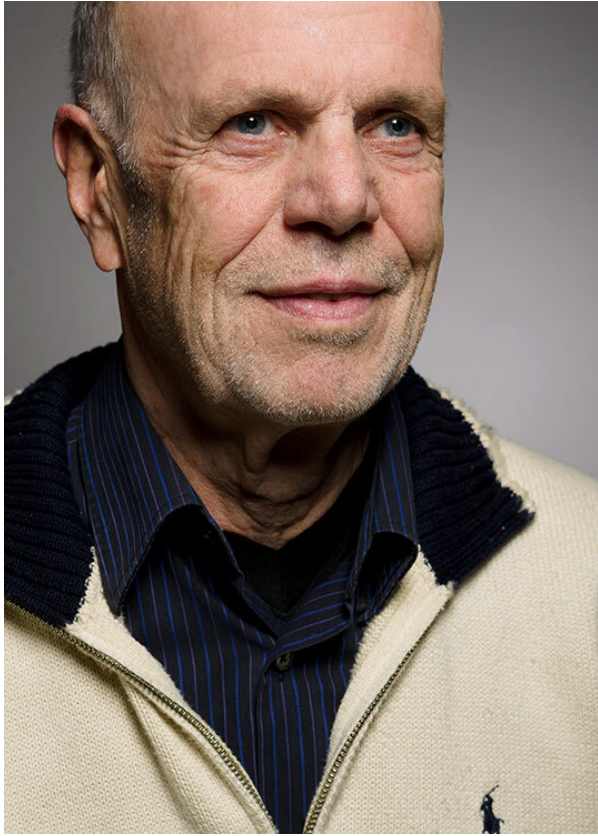

SCOUT

MODEL ● AGENCY

PETER GR. SILVER

HEIGHT 178 cm BUST/WAIST/HIPS 93/86/93 cm EYES blue HAIR grey SHOES 42 LOCATION Hamburg DE

SCOUT

MODEL ● AGENCY

PETER GR. SILVER

HEIGHT 178 cm BUST/WAIST/HIPS 93/86/93 cm EYES blue HAIR grey SHOES 42 LOCATION Hamburg DE