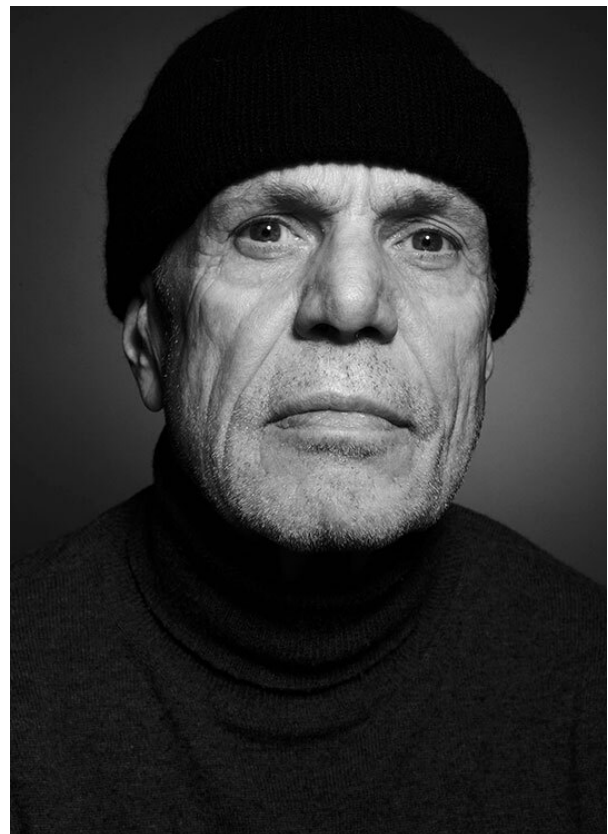

SCOUT

MODEL ● AGENCY

PETER GR. SILVER

HEIGHT 178 cm BUST/WAIST/HIPS 93/86/93 cm EYES blue HAIR grey SHOES 42 LOCATION Hamburg DE

SCOUT

MODEL ● AGENCY

PETER GR. SILVER

HEIGHT 178 cm BUST/WAIST/HIPS 93/86/93 cm EYES blue HAIR grey SHOES 42 LOCATION Hamburg DE