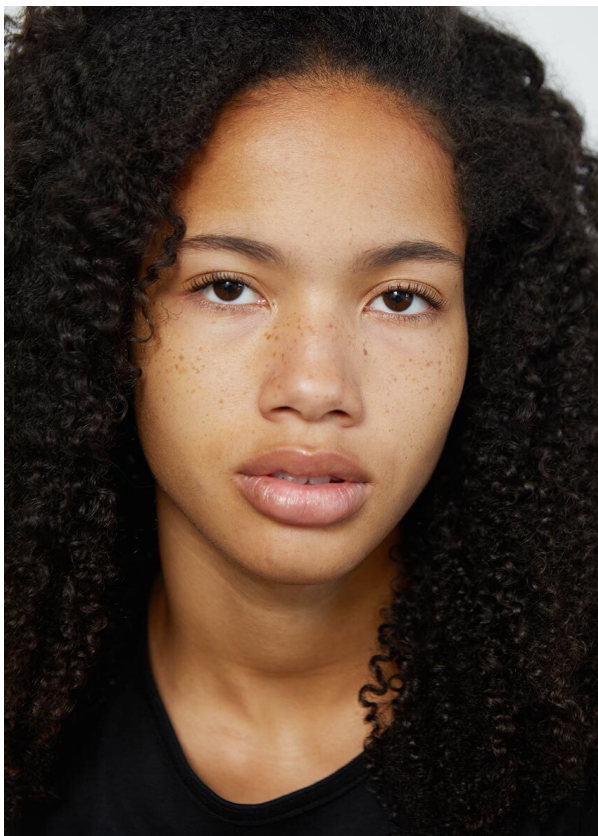

SCOUT

MODEL ● AGENCY

ONYEKA I. 20 PLUS

HEIGHT 176 cm BUST/WAIST/HIPS 88/69/90 cm EYES dark brown HAIR dark brown SHOES 40 LOCATION Zürich CH

SCOUT

MODEL ● AGENCY

ONYEKA I. 20 PLUS

HEIGHT 176 cm BUST/WAIST/HIPS 88/69/90 cm EYES dark brown HAIR dark brown SHOES 40 LOCATION Zürich CH

SCOUT

MODEL • AGENCY

ONYEKA I. 20 PLUS

HEIGHT 176 cm BUST/WAIST/HIPS 88/69/90 cm EYES dark brown HAIR dark brown SHOES 40 LOCATION Zürich CH

SCOUT

MODEL ● AGENCY

ONYEKA I. 20 PLUS

HEIGHT 176 cm BUST/WAIST/HIPS 88/69/90 cm EYES dark brown HAIR dark brown SHOES 40 LOCATION Zürich CH

SCOUT

MODEL ● AGENCY

ONYEKA I. 20 PLUS

HEIGHT 176 cm BUST/WAIST/HIPS 88/69/90 cm EYES dark brown HAIR dark brown SHOES 40 LOCATION Zürich CH