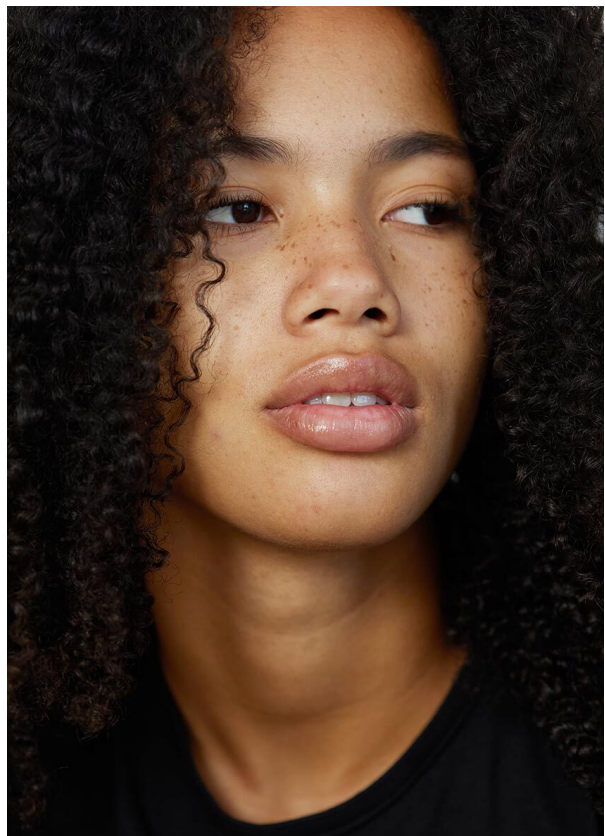

SCOUT

MODEL ● AGENCY

ONYEKA I. 20 PLUS

HEIGHT 176 cm BUST/WAIST/HIPS 88/69/90 cm EYES dark brown HAIR dark brown SHOES 40 LOCATION Zürich CH

SCOUT

MODEL ● AGENCY

ONYEKA I. 20 PLUS

HEIGHT 176 cm BUST/WAIST/HIPS 88/69/90 cm EYES dark brown HAIR dark brown SHOES 40 LOCATION Zürich CH

SCOUT

MODEL • AGENCY

ONYEKA I. 20 PLUS

HEIGHT 176 cm BUST/WAIST/HIPS 88/69/90 cm EYES dark brown HAIR dark brown SHOES 40 LOCATION Zürich CH

SCOUT

MODEL ● AGENCY

ONYEKA I. 20 PLUS

HEIGHT 176 cm BUST/WAIST/HIPS 88/69/90 cm EYES dark brown HAIR dark brown SHOES 40 LOCATION Zürich CH

SCOUT

MODEL ● AGENCY

ONYEKA I. 20 PLUS

HEIGHT 176 cm BUST/WAIST/HIPS 88/69/90 cm EYES dark brown HAIR dark brown SHOES 40 LOCATION Zürich CH