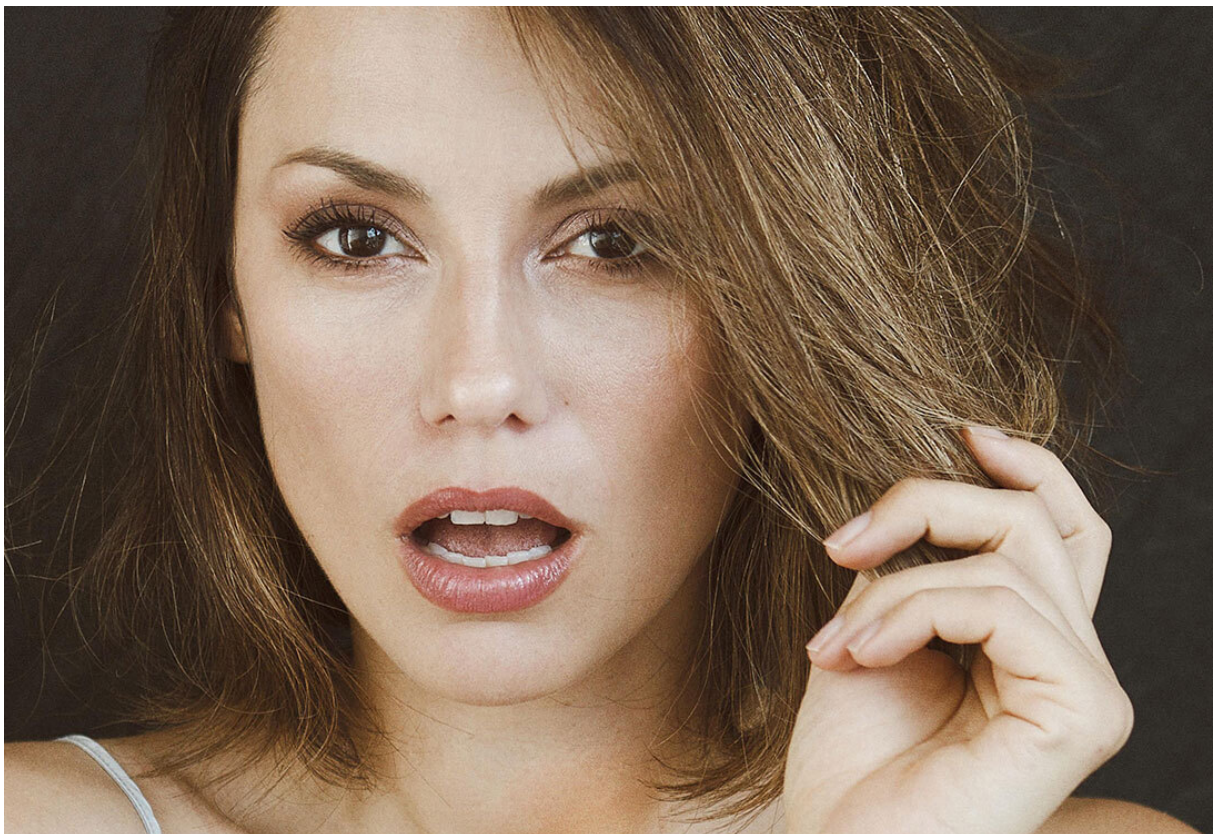

SCOUT

MODEL • AGENCY

LISA-MARIA R. 40 PLUS

HEIGHT 172 cm BUST/WAIST/HIPS 90/68/98 cm EYES brown HAIR brown SHOES 39 LOCATION München DE

SCOUT

MODEL • AGENCY

LISA-MARIA R. 40 PLUS

HEIGHT 172 cm BUST/WAIST/HIPS 90/68/98 cm EYES brown HAIR brown SHOES 39 LOCATION München DE

SCHULLIN
www.schullin.at

SCOUT

MODEL • AGENCY

LISA-MARIA R. 40 PLUS

HEIGHT 172 cm BUST/WAIST/HIPS 90/68/98 cm EYES brown HAIR brown SHOES 39 LOCATION München DE