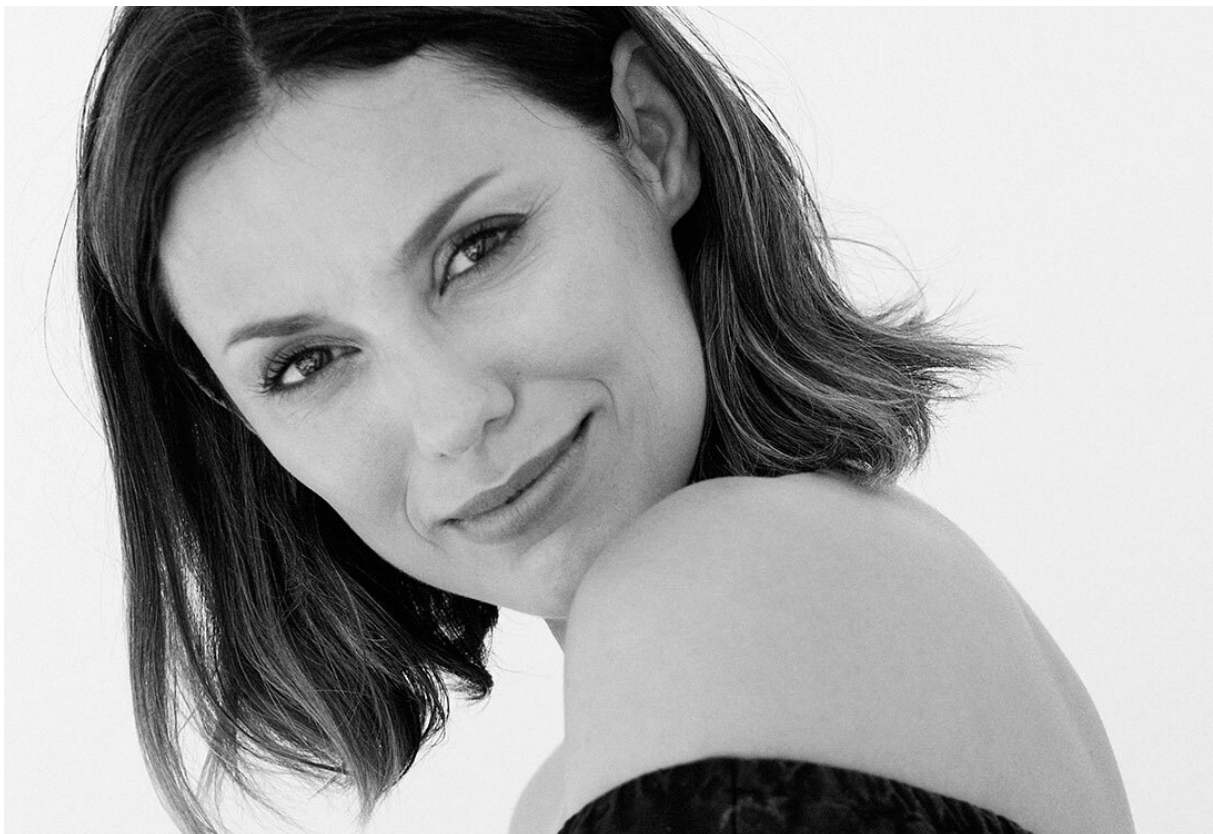

SCOUT

MODEL • AGENCY

LISA-MARIA R. 40 PLUS

HEIGHT 172 cm BUST/WAIST/HIPS 90/68/98 cm EYES brown HAIR brown SHOES 39 LOCATION München DE

SCOUT

MODEL • AGENCY

LISA-MARIA R. 40 PLUS

HEIGHT 172 cm BUST/WAIST/HIPS 90/68/98 cm EYES brown HAIR brown SHOES 39 LOCATION München DE

SCHULLIN
www.schullin.at

SCOUT

MODEL • AGENCY

LISA-MARIA R. 40 PLUS

HEIGHT 172 cm BUST/WAIST/HIPS 90/68/98 cm EYES brown HAIR brown SHOES 39 LOCATION München DE