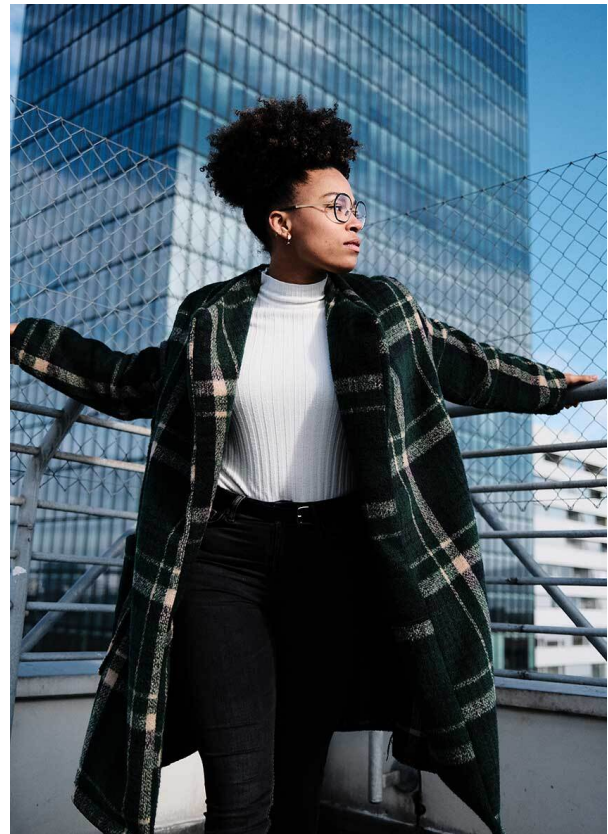

SCOUT

MODEL ● AGENCY

LAURA MA. 20 PLUS

HEIGHT 173 cm BUST/WAIST/HIPS 93/76/103 cm EYES brown HAIR dark brown SHOES 41 LOCATION Bern CH