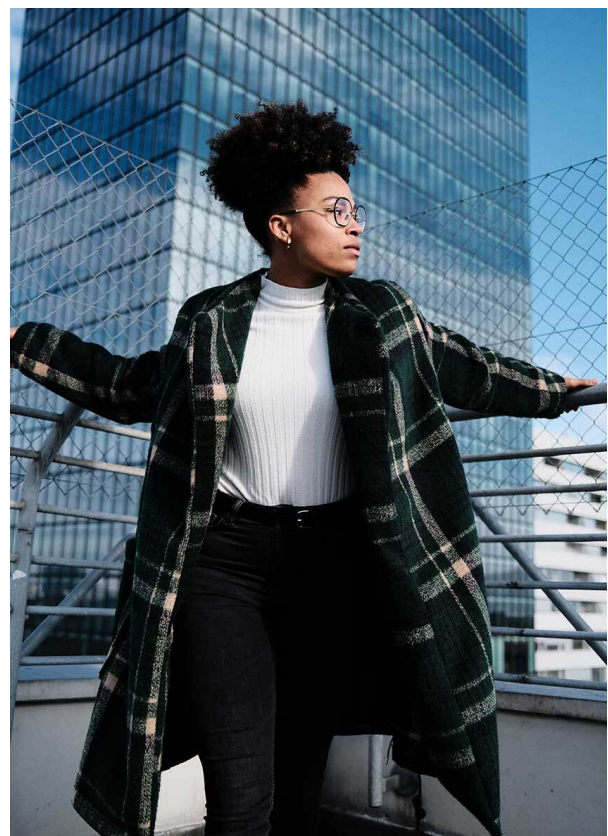

SCOUT

MODEL ● AGENCY

LAURA MA. 20 PLUS

HEIGHT 173 cm BUST/WAIST/HIPS 93/76/103 cm EYES brown HAIR dark brown SHOES 41 LOCATION Bern CH